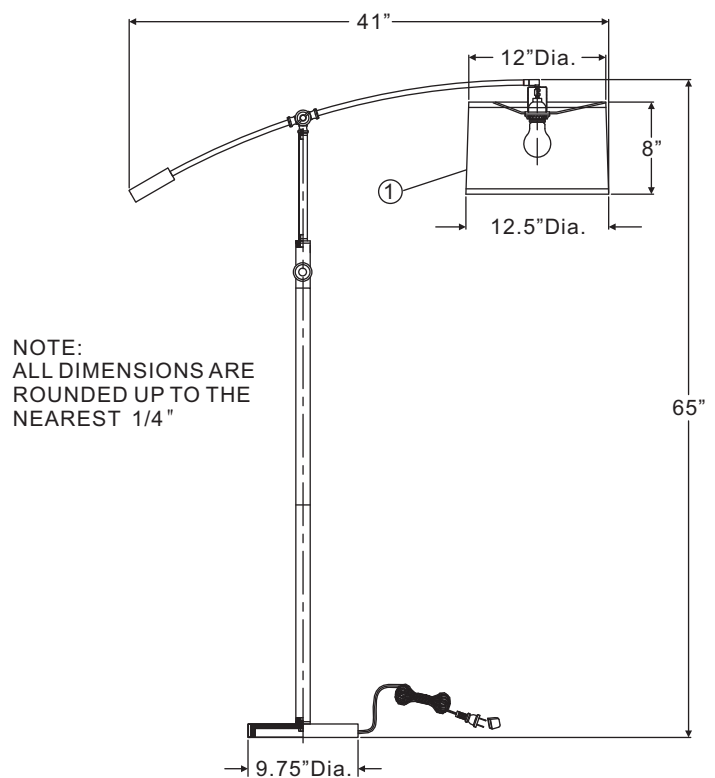

Your fixture is now assembled and ready to use. Enjoy!

CFT9364OI	CFT9364BN
FINISH: OIL RUBBED BRONZE	FINISH: BRUSHED NICKEL
CFT9364AB	
FINISH: AGED BRASS