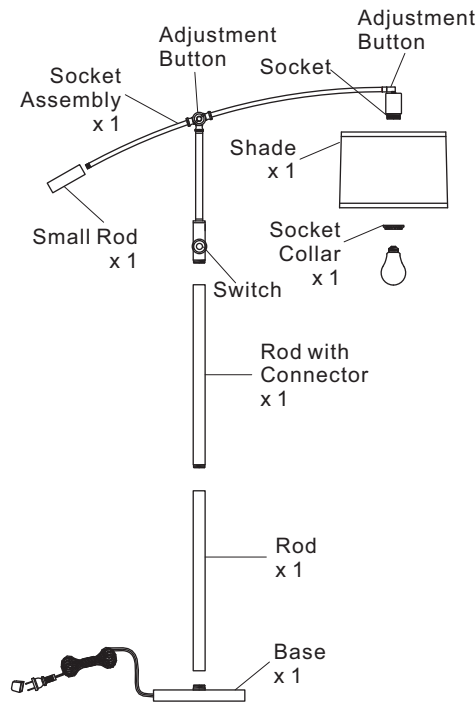

Preparation: Identify and inspect all parts before beginning installation. Check package content list and diagrams below to be sure all parts are present. If any parts are missing or damaged, do not attempt to assemble, install, or operate the fixture. Contact customer service for replacement parts.

⚠ Warnings and Cautions

Turn off electricity at circuit breaker or main fuse box before installation. Consult a licensed electrician if in doubt.

These instructions are provided for your safety. It is very important you read them completely before installing the fixture. We strongly recommend that a licensed, professional electrician perform the installation.

- A. Thread the Socket Assembly, the Rod with Connector, the Rod and the Base together as shown. Hand tighten until snug. Pull the cord from the Base as you assemble the parts together to remove the excess cord between parts.
- B. Attach the Small Rod into the fixture as shown.
- C. Place the Shade over the Socket, secure by threading Socket Collar onto the Socket. Hand tighten until snug.
- D. This fixture uses standard bulb with medium base. Maximum 75 watts. Insert bulb and screw snugly into place.
- E. Adjust the light source to proper location by adjust the Adjustment Buttons.