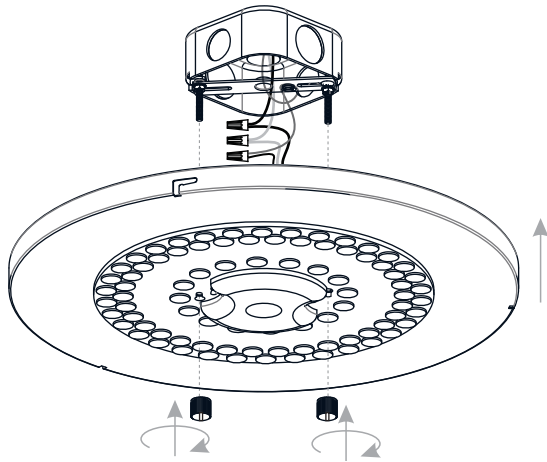

PACKAGE CONTENTS

A Ceiling Canopy
x 1

B Cage
x 1

MOUNTING HARDWARE

AA Crossbar Assembly
x 1

BB Wire Connector
x 3

CC Outlet Box Screw
x 2

INSTALLATION

1 Install Crossbar Assembly

2 Wiring

3 Install Ceiling Canopy

4 Install Cage

Your installation is now complete! Restore electricity and save this sheet for future reference.