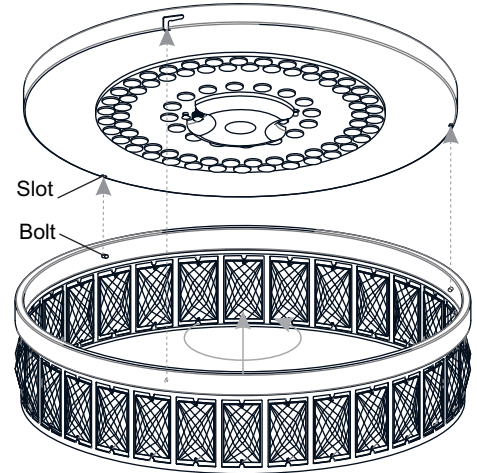

PACKAGE CONTENTS

A Ceiling Canopy
x 1

B Cage
x 1

MOUNTING HARDWARE

AA Crossbar Assembly
x 1

BB Wire Connector
x 3

CC Outlet Box Screw
x 2

INSTALLATION

1 Install Crossbar Assembly

2 Wiring

3 Install Ceiling Canopy

4 Install Cage

Your installation is now complete! Restore electricity and save this sheet for future reference.