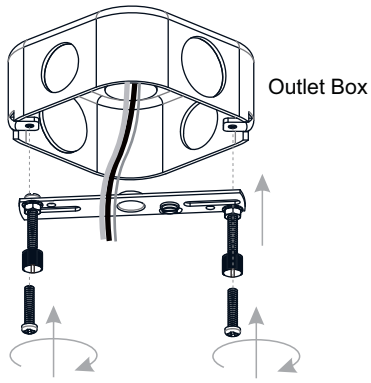

PACKAGE CONTENTS

A Ceiling Canopy
x 1

B Cage
x 1

MOUNTING HARDWARE

AA Crossbar Assembly
x 1

BB Wire Connector
x 3

CC Outlet Box Screw
x 2

INSTALLATION

1 Install Crossbar Assembly

2 Wiring

3 Install Ceiling Canopy

4 Install Cage

Your installation is now complete! Restore electricity and save this sheet for future reference.