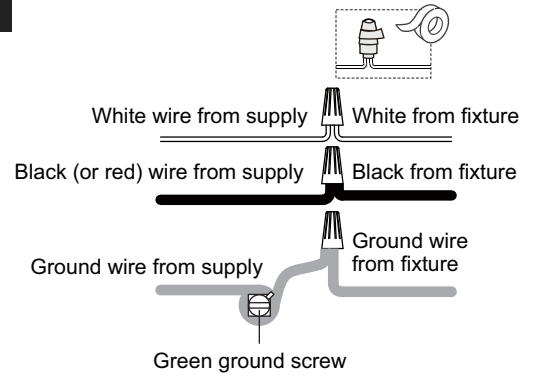

PACKAGE CONTENTS

A Ceiling Canopy
x 1

B Cage
x 1

MOUNTING HARDWARE

AA Crossbar Assembly
x 1

BB Wire Connector
x 3

CC Outlet Box Screw
x 2

INSTALLATION

1 Install Crossbar Assembly

2 Wiring

3 Install Ceiling Canopy

4 Install Cage

Your installation is now complete! Restore electricity and save this sheet for future reference.