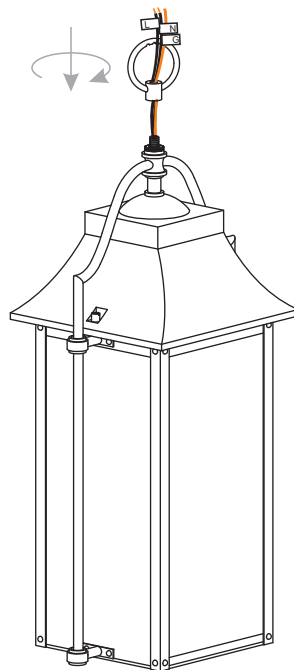

PACKAGE CONTENTS

MOUNTING HARDWARE

INSTALLATION

1 Remove Cage

2 Remove Tabs

3 Install Glass Panels

4 Install Cage

5 Install Fixture Loop

6 Install Crossbar Assembly

INSTALLATION

7 Install Fixture Chain

OPTIONAL: Adjust Chain as desired, using pliers and soft cloth (neither included).

Suggested chain length for Ceiling height:
 8 feet ceiling: use 9 links of chain and 2 quick links
 9 feet ceiling: use 19 links of chain and 2 quick links
 10 feet ceiling: use 29 links of chain and 2 quick links.

8 Pull Supply Wires

Pull the supply wires with ground wire through the chain alternate links.

9 Wiring

10 Install Ceiling Canopy

11 Install Bulbs

Install three correct bulbs referring to fixture markings and/or labels for maximum wattage.