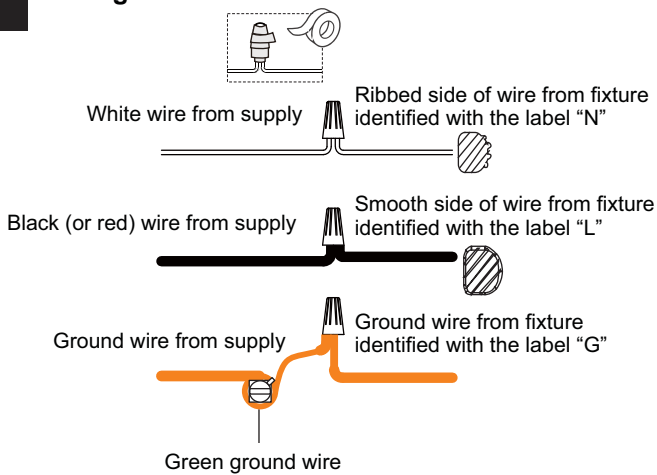

PACKAGE CONTENTS

MOUNTING HARDWARE

INSTALLATION

1 Remove Cage

2 Remove Tabs

3 Install Glass Panels

4 Install Cage

5 Install Fixture Loop

6 Install Crossbar Assembly

INSTALLATION

7 Install Fixture Chain

OPTIONAL: Adjust Chain as desired, using pliers and soft cloth (neither included).

Suggested chain length for Ceiling height:
 8 feet ceiling: use 9 links of chain and 2 quick links
 9 feet ceiling: use 19 links of chain and 2 quick links
 10 feet ceiling: use 29 links of chain and 2 quick links.

8 Pull Supply Wires

Pull the supply wires with ground wire through the chain alternate links.

9 Wiring

10 Install Ceiling Canopy

11 Install Bulbs

Install three correct bulbs referring to fixture markings and/or labels for maximum wattage.