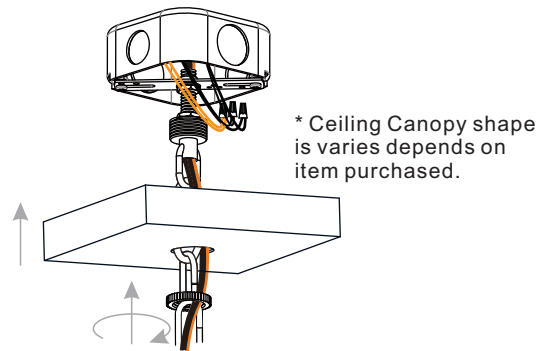

6 Install Crossbar Assembly

INSTALLATION

7 Install Fixture Chain

OPTIONAL: Adjust Chain as desired, using pliers and soft cloth (neither included).

Suggested chain length for Ceiling height:
 8 feet ceiling: use 9 links of chain and 2 quick links
 9 feet ceiling: use 19 links of chain and 2 quick links
 10 feet ceiling: use 29 links of chain and 2 quick links.

8 Pull Supply Wires

Pull the supply wires with ground wire through the chain alternate links.

9 Wiring

10 Install Ceiling Canopy

11 Install Bulbs

Install three correct bulbs referring to fixture markings and/or labels for maximum wattage.