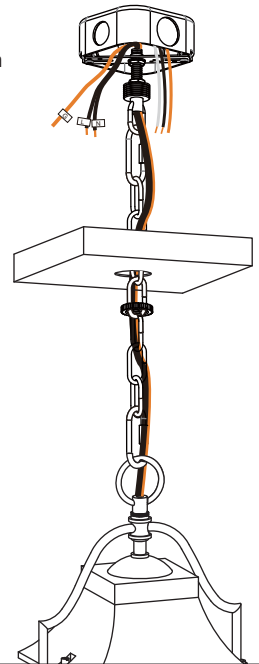

SAFETY INFORMATION

Please read and understand this entire manual before attempting to assemble, install or operate the product.

WARNING

- RISK OF ELECTRIC SHOCK - Before beginning installation, turn off electricity at the circuit breaker box or the main fuse box.
- RISK OF FIRE - Use bulbs specified by the markings and/or labels on the fixture.

PACKAGE CONTENTS

MOUNTING HARDWARE

INSTALLATION

1 Remove Cage

2 Remove Tabs

3 Install Glass Panels

4 Install Cage

5 Install Fixture Loop

6 Install Crossbar Assembly

INSTALLATION

7 Install Fixture Chain

OPTIONAL: Adjust Chain as desired, using pliers and soft cloth (neither included).

Suggested chain length for Ceiling height:
 8 feet ceiling: use 9 links of chain and 2 quick links
 9 feet ceiling: use 19 links of chain and 2 quick links
 10 feet ceiling: use 29 links of chain and 2 quick links.

8 Pull Supply Wires

Pull the supply wires with ground wire through the chain alternate links.

9 Wiring

10 Install Ceiling Canopy

11 Install Bulbs

Install three correct bulbs referring to fixture markings and/or labels for maximum wattage.