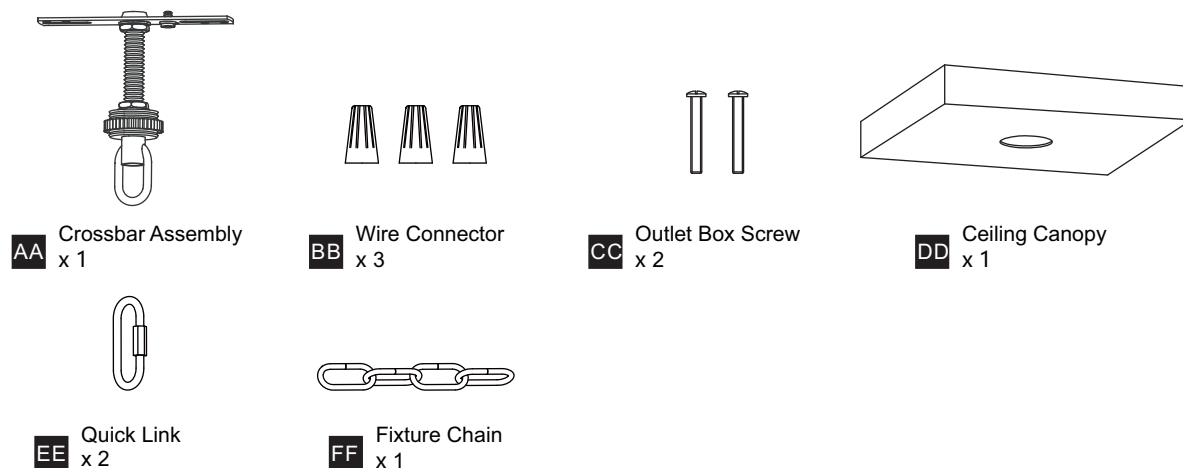

PACKAGE CONTENTS

MOUNTING HARDWARE

INSTALLATION

1 Remove Cage

2 Remove Tabs

3 Install Glass Panels

4 Install Cage

5 Install Fixture Loop

6 Install Crossbar Assembly

INSTALLATION

7 Install Fixture Chain

OPTIONAL: Adjust Chain as desired, using pliers and soft cloth (neither included).

Suggested chain length for Ceiling height:
 8 feet ceiling: use 9 links of chain and 2 quick links
 9 feet ceiling: use 19 links of chain and 2 quick links
 10 feet ceiling: use 29 links of chain and 2 quick links.