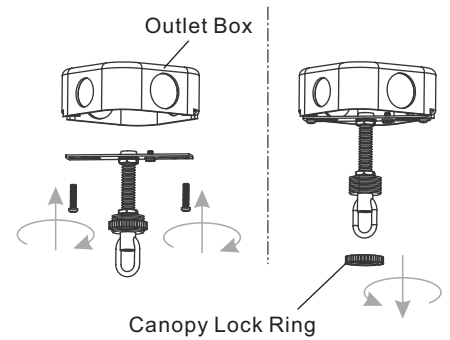

PACKAGE CONTENTS

MOUNTING HARDWARE

INSTALLATION

1 Remove Cage

2 Remove Tabs

3 Install Glass Panels

4 Install Cage

5 Install Fixture Loop

6 Install Crossbar Assembly

INSTALLATION

7 Install Fixture Chain

OPTIONAL: Adjust Chain as desired, using pliers and soft cloth (neither included).

Suggested chain length for Ceiling height:
 8 feet ceiling: use 9 links of chain and 2 quick links
 9 feet ceiling: use 19 links of chain and 2 quick links
 10 feet ceiling: use 29 links of chain and 2 quick links.