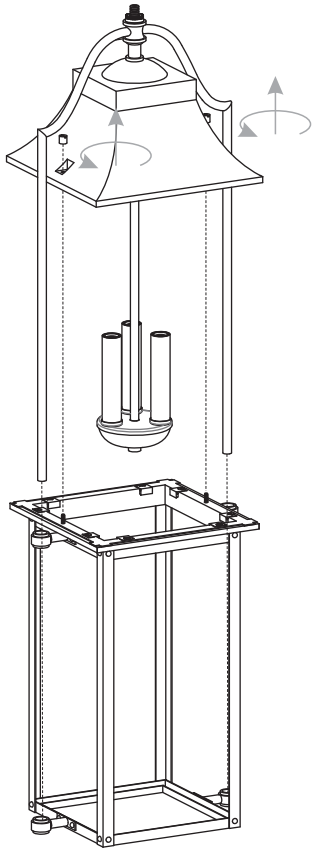

PACKAGE CONTENTS

MOUNTING HARDWARE

INSTALLATION

1 Remove Cage

2 Remove Tabs

3 Install Glass Panels

4 Install Cage

5 Install Fixture Loop

6 Install Crossbar Assembly

INSTALLATION

7 Install Fixture Chain

OPTIONAL: Adjust Chain as desired, using pliers and soft cloth (neither included).

Suggested chain length for Ceiling height:
 8 feet ceiling: use 9 links of chain and 2 quick links
 9 feet ceiling: use 19 links of chain and 2 quick links
 10 feet ceiling: use 29 links of chain and 2 quick links.

8 Pull Supply Wires

Pull the supply wires with ground wire through the chain alternate links.

9 Wiring

10 Install Ceiling Canopy

11 Install Bulbs

Install three correct bulbs referring to fixture markings and/or labels for maximum wattage.