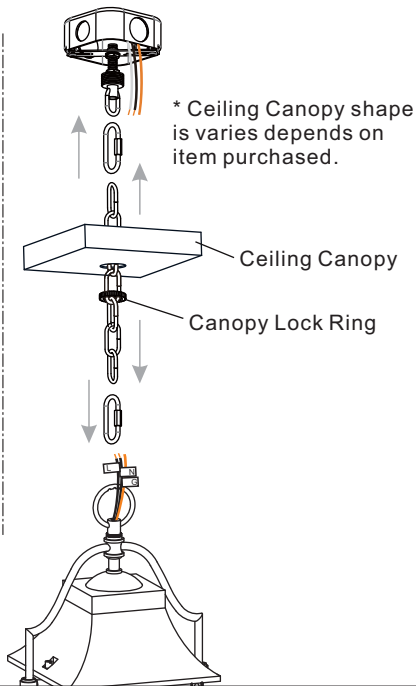

SAFETY INFORMATION

Please read and understand this entire manual before attempting to assemble, install or operate the product.

WARNING

- RISK OF ELECTRIC SHOCK - Before beginning installation, turn off electricity at the circuit breaker box or the main fuse box.
- RISK OF FIRE - Use bulbs specified by the markings and/or labels on the fixture.

PACKAGE CONTENTS

MOUNTING HARDWARE

INSTALLATION

1 Remove Cage

2 Remove Tabs

3 Install Glass Panels

4 Install Cage

5 Install Fixture Loop

6 Install Crossbar Assembly

INSTALLATION

7 Install Fixture Chain

OPTIONAL: Adjust Chain as desired, using pliers and soft cloth (neither included).

Suggested chain length for Ceiling height:
 8 feet ceiling: use 9 links of chain and 2 quick links
 9 feet ceiling: use 19 links of chain and 2 quick links
 10 feet ceiling: use 29 links of chain and 2 quick links.

8 Pull Supply Wires

Pull the supply wires with ground wire through the chain alternate links.

9 Wiring

10 Install Ceiling Canopy

11 Install Bulbs

Install three correct bulbs referring to fixture markings and/or labels for maximum wattage.