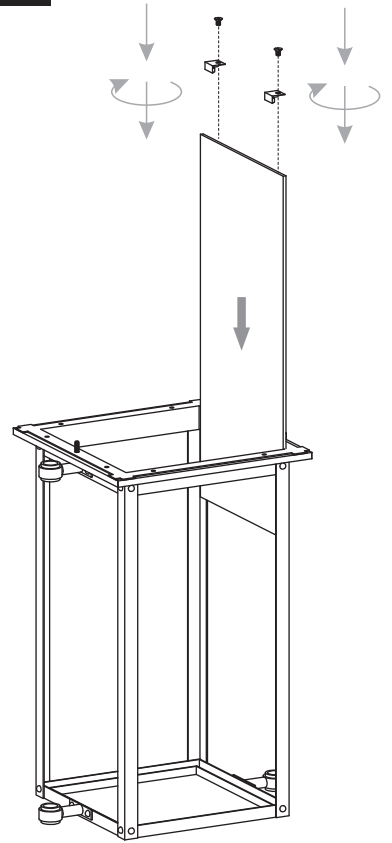

PACKAGE CONTENTS

MOUNTING HARDWARE

INSTALLATION

1 Remove Cage

2 Remove Tabs

3 Install Glass Panels

4 Install Cage

5 Install Fixture Loop

6 Install Crossbar Assembly

INSTALLATION

7 Install Fixture Chain

OPTIONAL: Adjust Chain as desired, using pliers and soft cloth (neither included).

Suggested chain length for Ceiling height:
 8 feet ceiling: use 9 links of chain and 2 quick links
 9 feet ceiling: use 19 links of chain and 2 quick links
 10 feet ceiling: use 29 links of chain and 2 quick links.

8 Pull Supply Wires

Pull the supply wires with ground wire through the chain alternate links.

9 Wiring

10 Install Ceiling Canopy

11 Install Bulbs

Install three correct bulbs referring to fixture markings and/or labels for maximum wattage.