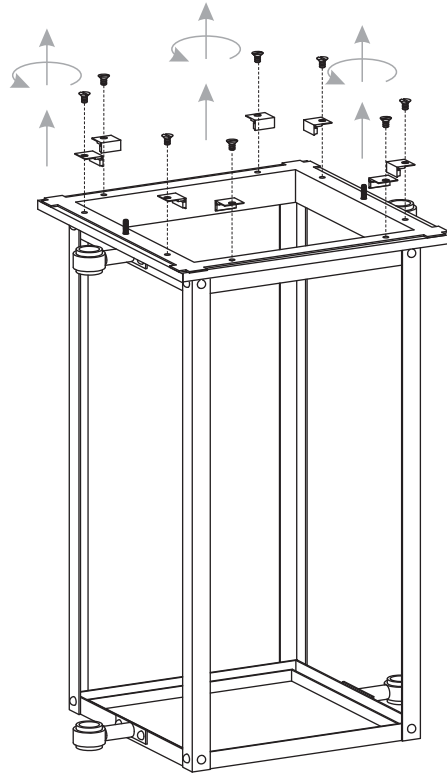

PACKAGE CONTENTS

MOUNTING HARDWARE

INSTALLATION

1 Remove Cage

2 Remove Tabs

3 Install Glass Panels

4 Install Cage

5 Install Fixture Loop

6 Install Crossbar Assembly

INSTALLATION

7 Install Fixture Chain

OPTIONAL: Adjust Chain as desired, using pliers and soft cloth (neither included).

Suggested chain length for Ceiling height:
 8 feet ceiling: use 9 links of chain and 2 quick links
 9 feet ceiling: use 19 links of chain and 2 quick links
 10 feet ceiling: use 29 links of chain and 2 quick links.