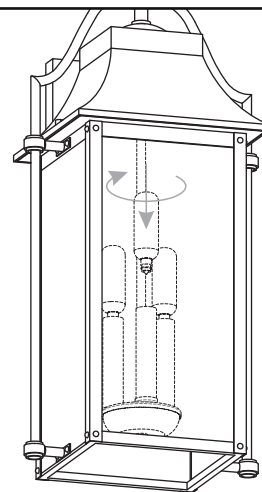

6 Install Crossbar Assembly

INSTALLATION

7 Install Fixture Chain

OPTIONAL: Adjust Chain as desired, using pliers and soft cloth (neither included).

Suggested chain length for Ceiling height:
 8 feet ceiling: use 9 links of chain and 2 quick links
 9 feet ceiling: use 19 links of chain and 2 quick links
 10 feet ceiling: use 29 links of chain and 2 quick links.

8 Pull Supply Wires

Pull the supply wires with ground wire through the chain alternate links.

9 Wiring

10 Install Ceiling Canopy

11 Install Bulbs

Install three correct bulbs referring to fixture markings and/or labels for maximum wattage.

Recommended Bulb Type (not included):

Your installation is now complete! Restore electricity and save this sheet for future reference.