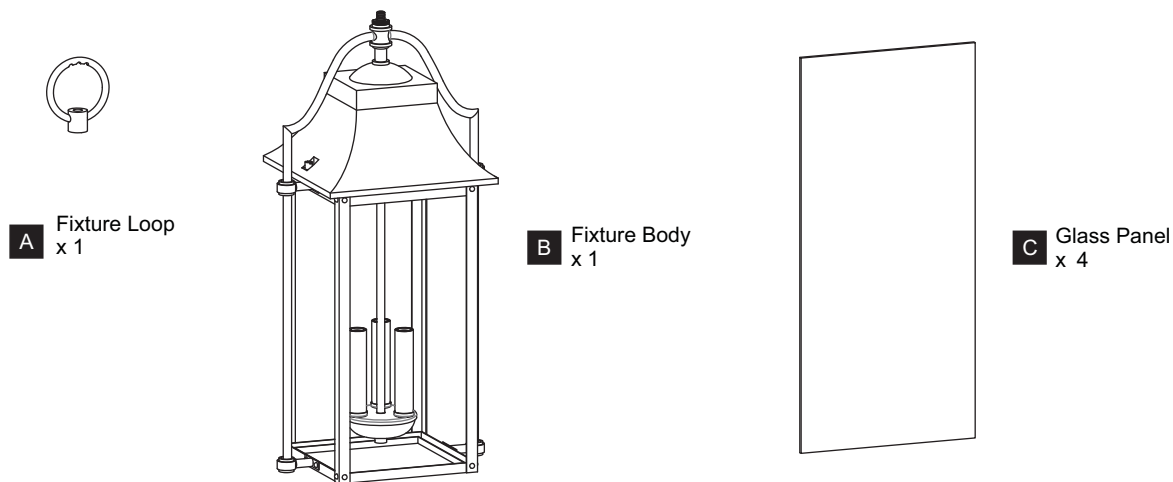

PACKAGE CONTENTS

MOUNTING HARDWARE

INSTALLATION

1 Remove Cage

2 Remove Tabs

3 Install Glass Panels

4 Install Cage

5 Install Fixture Loop