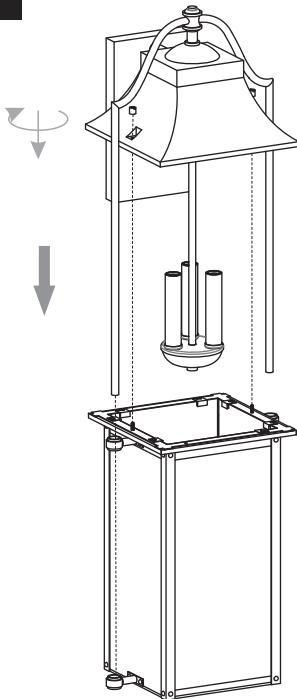

PACKAGE CONTENTS

MOUNTING HARDWARE

INSTALLATION

1 Remove Cage

2 Remove Tabs

3 Install Glass Panels

4 Install Cage

5 Install Fixture Loop

6 Install Crossbar Assembly

INSTALLATION

7 Install Fixture Chain

OPTIONAL: Adjust Chain as desired, using pliers and soft cloth (neither included).

Suggested chain length for Ceiling height:
 8 feet ceiling: use 9 links of chain and 2 quick links
 9 feet ceiling: use 19 links of chain and 2 quick links
 10 feet ceiling: use 29 links of chain and 2 quick links.