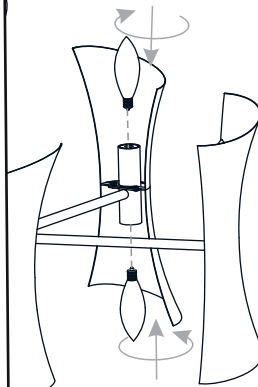

PACKAGE CONTENTS

MOUNTING HARDWARE

INSTALLATION

1 Install Fixture Loop with Rod

2 Install Crossbar Assembly

3 Install Fixture Chain

OPTIONAL: Adjust Chain as desired, using pliers and soft cloth (neither included).

* Ceiling Canopy shape is varies depends on item purchased.

Ceiling Canopy
Canopy Lock Ring

4 Pull Supply Wires

Pull the supply wires with ground wire through the chain alternate links.

5 Wiring

6 Install Ceiling Canopy

* Ceiling Canopy shape is varies depends on item purchased.

INSTALLATION

7 Install Shades

8 Install Bulbs

Install five correct bulbs referring to fixture markings and/or labels for maximum wattage.

Recommended Bulb Type (not included):

BULB BASE TYPE
Candelabra (E12)

BULB SHAPE
TYPE B

Your installation is now complete! Restore electricity and save this sheet for future reference.