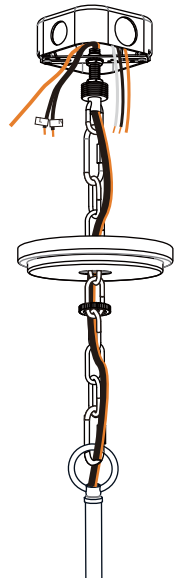

PACKAGE CONTENTS

MOUNTING HARDWARE

INSTALLATION

1 Install Fixture Loop with Rod

2 Install Crossbar Assembly

3 Install Fixture Chain

OPTIONAL: Adjust Chain as desired, using pliers and soft cloth (neither included).

Suggested chain length for Ceiling height:
8 feet ceiling: use 8 links of chain and 2 quick links
9 feet ceiling: use 18 links of chain and 2 quick links
10 feet ceiling: use 28 links of chain and 2 quick links.

* Ceiling Canopy shape is varies depends on item purchased.

Ceiling Canopy
Canopy Lock Ring

4 Pull Supply Wires

Pull the supply wires with ground wire through the chain alternate links.

5 Wiring

6 Install Ceiling Canopy

* Ceiling Canopy shape is varies depends on item purchased.

INSTALLATION

7 Install Shades

8 Install Bulbs

Install five correct bulbs referring to fixture markings and/or labels for maximum wattage.

Recommended Bulb Type (not included):