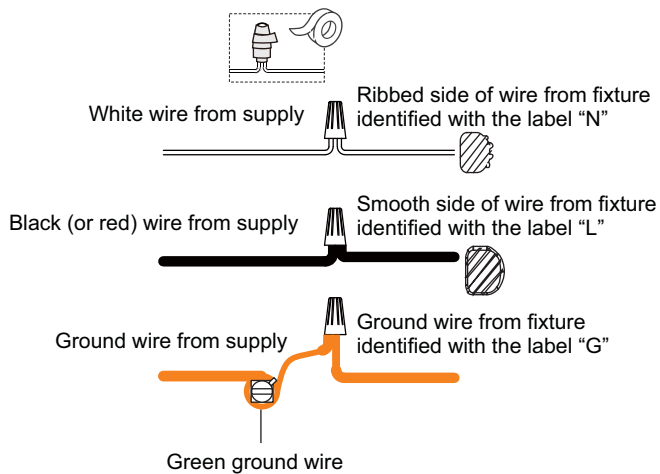

PACKAGE CONTENTS

MOUNTING HARDWARE

INSTALLATION

1 Install Fixture Loop with Rod

2 Install Crossbar Assembly

3 Install Fixture Chain

OPTIONAL: Adjust Chain as desired, using pliers and soft cloth (neither included).

* Ceiling Canopy shape is varies depends on item purchased.

Ceiling Canopy
Canopy Lock Ring

4 Pull Supply Wires

Pull the supply wires with ground wire through the chain alternate links.

5 Wiring

6 Install Ceiling Canopy

* Ceiling Canopy shape is varies depends on item purchased.

INSTALLATION

7 Install Shades

8 Install Bulbs

Install five correct bulbs referring to fixture markings and/or labels for maximum wattage.

Recommended Bulb Type (not included):