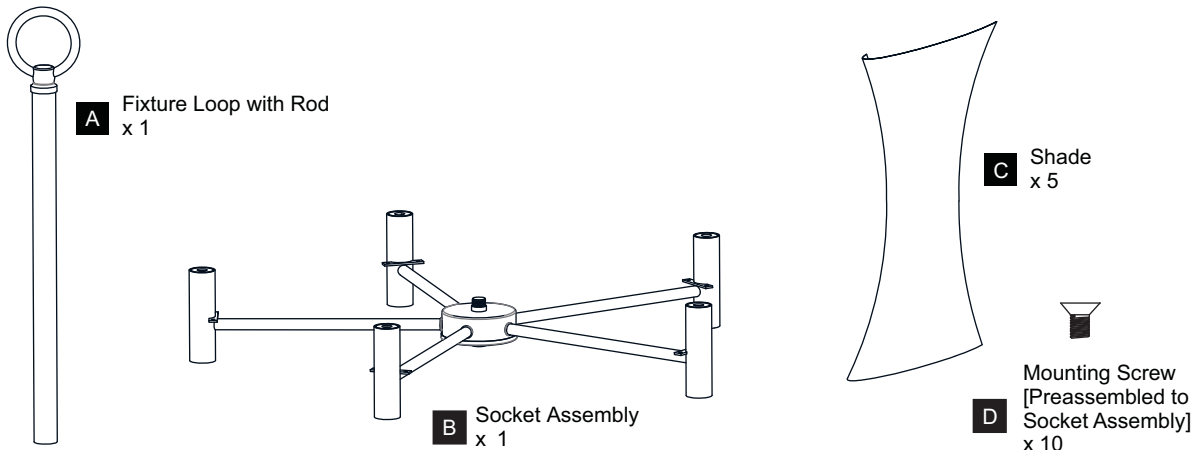

PACKAGE CONTENTS

MOUNTING HARDWARE

INSTALLATION

1 Install Fixture Loop with Rod

2 Install Crossbar Assembly

3 Install Fixture Chain

OPTIONAL: Adjust Chain as desired, using pliers and soft cloth (neither included).