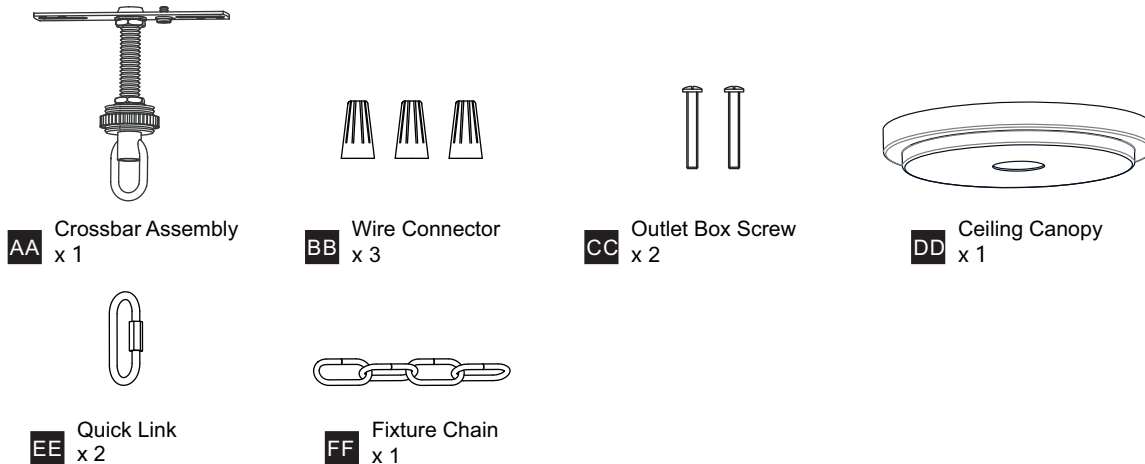

PACKAGE CONTENTS

MOUNTING HARDWARE

INSTALLATION

1 Install Fixture Loop with Rod

2 Install Crossbar Assembly

3 Install Fixture Chain

OPTIONAL: Adjust Chain as desired, using pliers and soft cloth (neither included).

BULB BASE TYPE
Candelabra (E12)

BULB SHAPE
TYPE B

Your installation is now complete! Restore electricity and save this sheet for future reference.