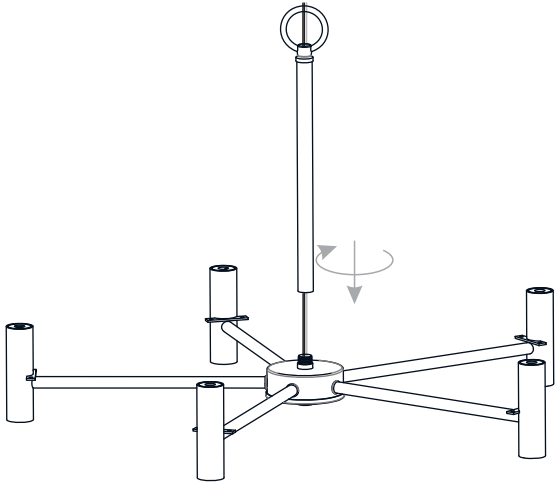

PACKAGE CONTENTS

MOUNTING HARDWARE

INSTALLATION

1 Install Fixture Loop with Rod

2 Install Crossbar Assembly

3 Install Fixture Chain

OPTIONAL: Adjust Chain as desired, using pliers and soft cloth (neither included).

BULB BASE TYPE
Candelabra (E12)

BULB SHAPE
TYPE B

Your installation is now complete! Restore electricity and save this sheet for future reference.