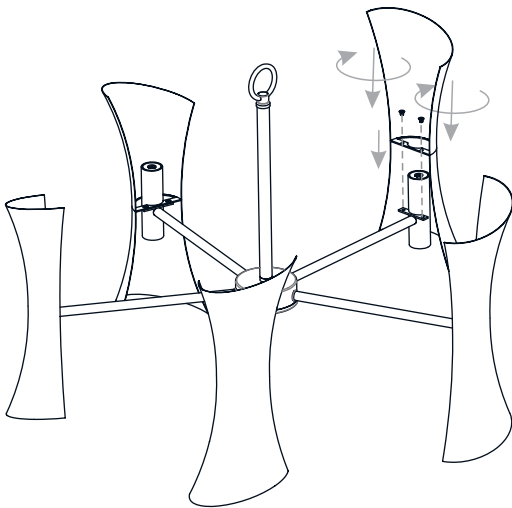

PACKAGE CONTENTS

MOUNTING HARDWARE

INSTALLATION

1 Install Fixture Loop with Rod

2 Install Crossbar Assembly

3 Install Fixture Chain

OPTIONAL: Adjust Chain as desired, using pliers and soft cloth (neither included).

Suggested chain length for Ceiling height:
8 feet ceiling: use 8 links of chain and 2 quick links
9 feet ceiling: use 18 links of chain and 2 quick links
10 feet ceiling: use 28 links of chain and 2 quick links.

* Ceiling Canopy shape is varies depends on item purchased.

Ceiling Canopy
Canopy Lock Ring

4 Pull Supply Wires

Pull the supply wires with ground wire through the chain alternate links.

5 Wiring

6 Install Ceiling Canopy

* Ceiling Canopy shape is varies depends on item purchased.

INSTALLATION

7 Install Shades

8 Install Bulbs

Install five correct bulbs referring to fixture markings and/or labels for maximum wattage.

Recommended Bulb Type (not included):