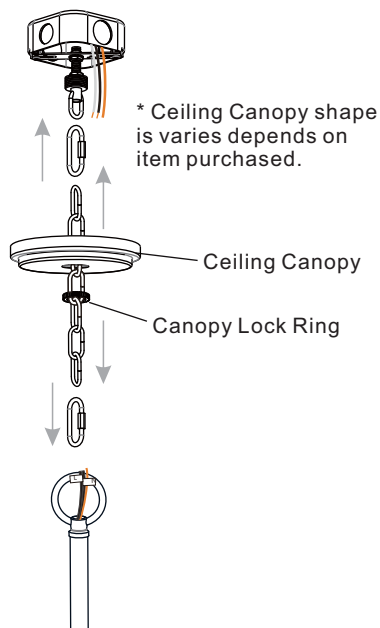

PACKAGE CONTENTS

MOUNTING HARDWARE

INSTALLATION

1 Install Fixture Loop with Rod

2 Install Crossbar Assembly

3 Install Fixture Chain

OPTIONAL: Adjust Chain as desired, using pliers and soft cloth (neither included).

Suggested chain length for Ceiling height:
8 feet ceiling: use 8 links of chain and 2 quick links
9 feet ceiling: use 18 links of chain and 2 quick links
10 feet ceiling: use 28 links of chain and 2 quick links.

* Ceiling Canopy shape is varies depends on item purchased.

Ceiling Canopy
Canopy Lock Ring

4 Pull Supply Wires

Pull the supply wires with ground wire through the chain alternate links.

5 Wiring

6 Install Ceiling Canopy

BULB BASE TYPE
Candelabra (E12)

BULB SHAPE
TYPE B

Your installation is now complete! Restore electricity and save this sheet for future reference.