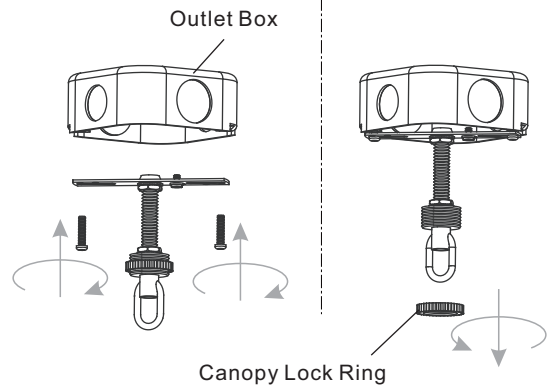

PACKAGE CONTENTS

MOUNTING HARDWARE

INSTALLATION

1 Install Fixture Loop with Rod

2 Install Crossbar Assembly

3 Install Fixture Chain

OPTIONAL: Adjust Chain as desired, using pliers and soft cloth (neither included).

Suggested chain length for Ceiling height:
8 feet ceiling: use 8 links of chain and 2 quick links
9 feet ceiling: use 18 links of chain and 2 quick links
10 feet ceiling: use 28 links of chain and 2 quick links.