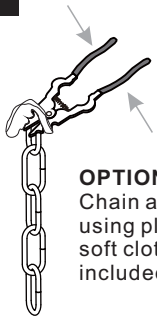

PACKAGE CONTENTS

MOUNTING HARDWARE

INSTALLATION

1 Install Fixture Loop with Rod

2 Install Crossbar Assembly

3 Install Fixture Chain

OPTIONAL: Adjust Chain as desired, using pliers and soft cloth (neither included).

Suggested chain length for Ceiling height:
8 feet ceiling: use 8 links of chain and 2 quick links
9 feet ceiling: use 18 links of chain and 2 quick links
10 feet ceiling: use 28 links of chain and 2 quick links.