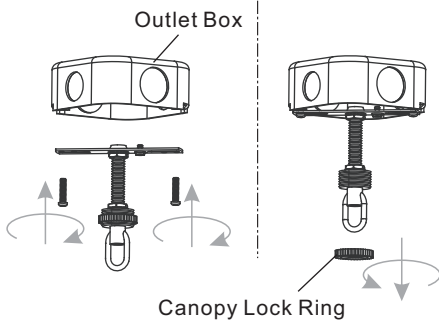

PACKAGE CONTENTS

MOUNTING HARDWARE

INSTALLATION

1 Unfold Side Arms

2 Install Fixture Loop, Check Ring, Tube and Center Stem to Fixture Body

3 Install Crossbar Assembly

4 Install Fixture Chain

OPTIONAL: Adjust Chain as desired, using pliers and soft cloth (neither included).

Suggested chain length for Ceiling height:
 8 feet ceiling: use 1 links of chain and 2 quick links
 9 feet ceiling: use 11 links of chain and 2 quick links
 10 feet ceiling: use 21 links of chain and 2 quick links.