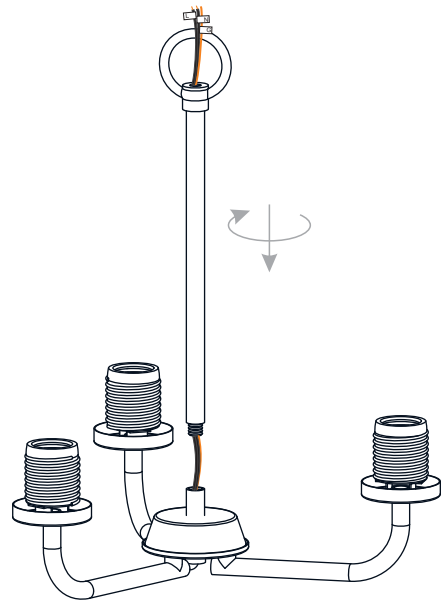

PACKAGE CONTENTS

MOUNTING HARDWARE

INSTALLATION

1 Unfold Side Arms

2 Install Fixture Loop, Check Ring, Tube and Center Stem to Fixture Body

3 Install Crossbar Assembly

4 Install Fixture Chain

OPTIONAL: Adjust Chain as desired, using pliers and soft cloth (neither included).

Suggested chain length for Ceiling height:
 8 feet ceiling: use 1 links of chain and 2 quick links
 9 feet ceiling: use 11 links of chain and 2 quick links
 10 feet ceiling: use 21 links of chain and 2 quick links.