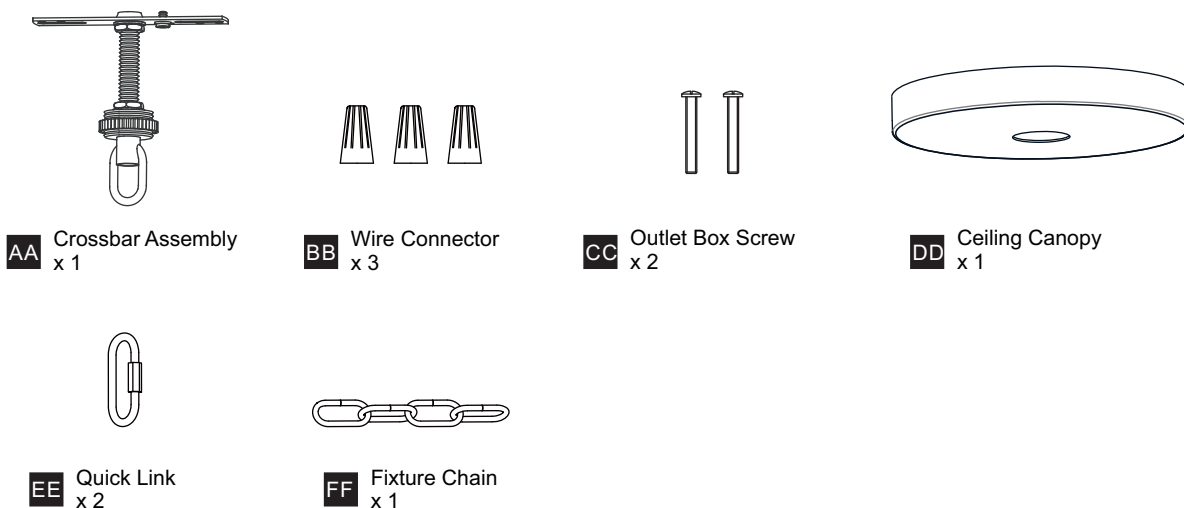

PACKAGE CONTENTS

MOUNTING HARDWARE

INSTALLATION

1 Unfold Side Arms

2 Install Fixture Loop, Check Ring, Tube and Center Stem to Fixture Body

3 Install Crossbar Assembly

4 Install Fixture Chain

OPTIONAL: Adjust Chain as desired, using pliers and soft cloth (neither included).