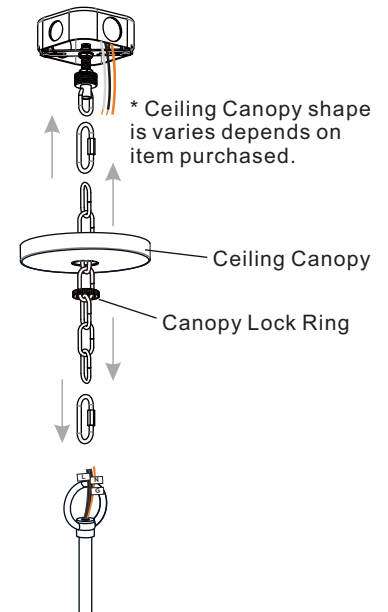

PACKAGE CONTENTS

MOUNTING HARDWARE

INSTALLATION

1 Unfold Side Arms

2 Install Fixture Loop, Check Ring, Tube and Center Stem to Fixture Body

3 Install Crossbar Assembly

4 Install Fixture Chain

OPTIONAL: Adjust Chain as desired, using pliers and soft cloth (neither included).

Suggested chain length for Ceiling height:
 8 feet ceiling: use 1 links of chain and 2 quick links
 9 feet ceiling: use 11 links of chain and 2 quick links
 10 feet ceiling: use 21 links of chain and 2 quick links.