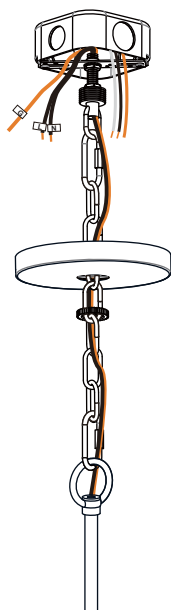

PACKAGE CONTENTS

MOUNTING HARDWARE

INSTALLATION

1 Unfold Side Arms

2 Install Fixture Loop, Check Ring, Tube and Center Stem to Fixture Body

3 Install Crossbar Assembly

4 Install Fixture Chain

OPTIONAL: Adjust Chain as desired, using pliers and soft cloth (neither included).

Suggested chain length for Ceiling height:
 8 feet ceiling: use 1 links of chain and 2 quick links
 9 feet ceiling: use 11 links of chain and 2 quick links
 10 feet ceiling: use 21 links of chain and 2 quick links.

5 Pull Supply Wires

Pull the supply wires with ground wire through the chain alternate links.

6 Wiring

7 Install Ceiling Canopy

* Ceiling Canopy shape is varies depends on item purchased.

8 Install Shades and Bulbs

Install three correct bulbs referring to fixture markings and/or labels for maximum wattage.

Recommended Bulb Type (not included):

Your installation is now complete! Restore electricity and save this sheet for future reference.