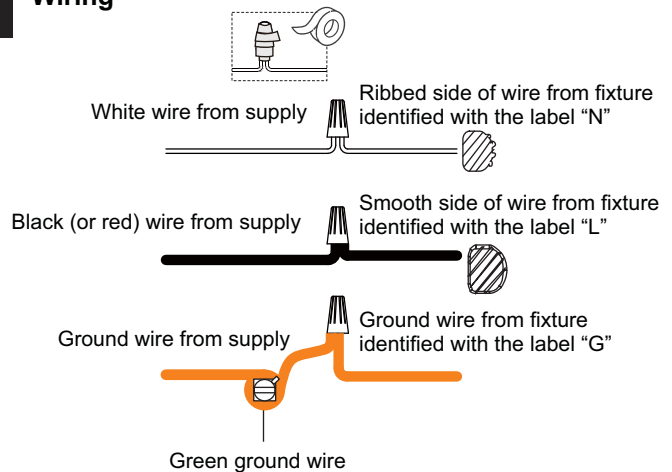

INSTALLATION

1 Unfold Side Arms

2 Install Fixture Loop, Check Ring, Tube and Center Stem to Fixture Body

3 Install Crossbar Assembly

4 Install Fixture Chain

OPTIONAL: Adjust Chain as desired, using pliers and soft cloth (neither included).

Suggested chain length for Ceiling height:
8 feet ceiling: use 1 links of chain and 2 quick links
9 feet ceiling: use 11 links of chain and 2 quick links
10 feet ceiling: use 21 links of chain and 2 quick links.

5 Pull Supply Wires

Pull the supply wires with ground wire through the chain alternate links.

6 Wiring