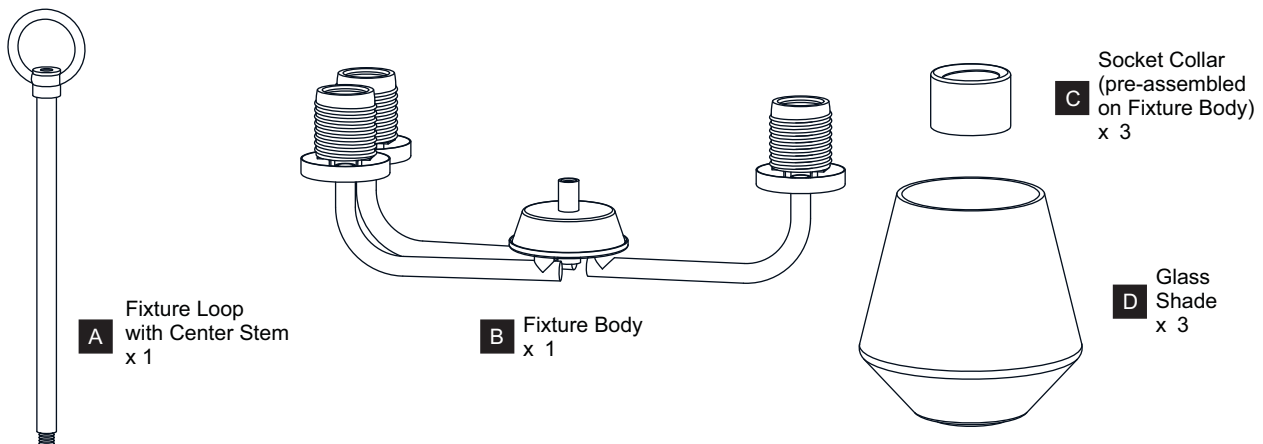

PACKAGE CONTENTS

MOUNTING HARDWARE

INSTALLATION

1 Unfold Side Arms

2 Install Fixture Loop, Check Ring, Tube and Center Stem to Fixture Body

3 Install Crossbar Assembly

4 Install Fixture Chain

OPTIONAL: Adjust Chain as desired, using pliers and soft cloth (neither included).