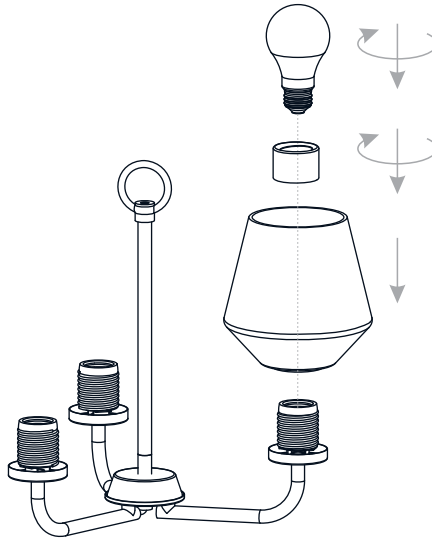

PACKAGE CONTENTS

MOUNTING HARDWARE

INSTALLATION

1 Unfold Side Arms

2 Install Fixture Loop, Check Ring, Tube and Center Stem to Fixture Body

3 Install Crossbar Assembly

4 Install Fixture Chain

OPTIONAL: Adjust Chain as desired, using pliers and soft cloth (neither included).

Suggested chain length for Ceiling height:
 8 feet ceiling: use 1 links of chain and 2 quick links
 9 feet ceiling: use 11 links of chain and 2 quick links
 10 feet ceiling: use 21 links of chain and 2 quick links.

5 Pull Supply Wires

Pull the supply wires with ground wire through the chain alternate links.

6 Wiring

7 Install Ceiling Canopy

* Ceiling Canopy shape is varies depends on item purchased.

8 Install Shades and Bulbs

Install three correct bulbs referring to fixture markings and/or labels for maximum wattage.

Recommended Bulb Type (not included):

Your installation is now complete! Restore electricity and save this sheet for future reference.