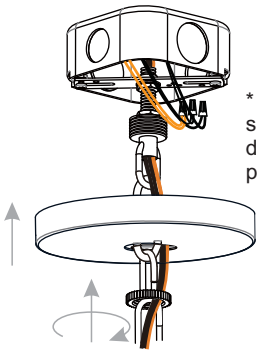

PACKAGE CONTENTS

MOUNTING HARDWARE

INSTALLATION

1 Unfold Side Arms

2 Install Fixture Loop, Check Ring, Tube and Center Stem to Fixture Body

3 Install Crossbar Assembly

4 Install Fixture Chain

OPTIONAL: Adjust Chain as desired, using pliers and soft cloth (neither included).

5 Pull Supply Wires

Pull the supply wires with ground wire through the chain alternate links.

6 Wiring

7 Install Ceiling Canopy

* Ceiling Canopy shape is varies depends on item purchased.

8 Install Shades and Bulbs

Install three correct bulbs referring to fixture markings and/or labels for maximum wattage.

Recommended Bulb Type (not included):

Your installation is now complete! Restore electricity and save this sheet for future reference.