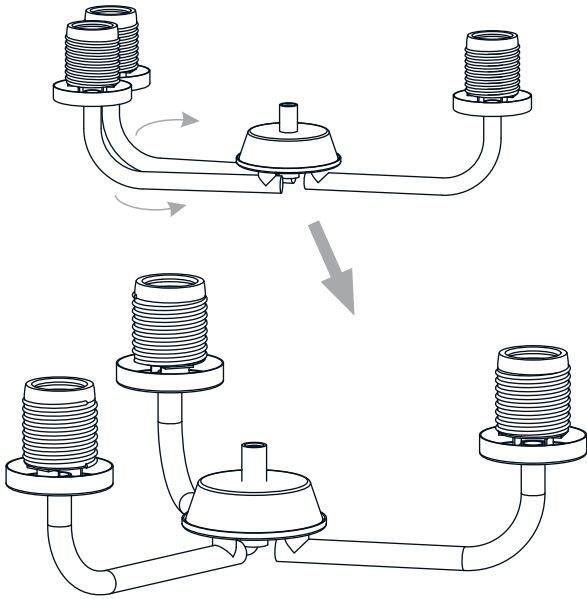

PACKAGE CONTENTS

MOUNTING HARDWARE

INSTALLATION

1 Unfold Side Arms

2 Install Fixture Loop, Check Ring, Tube and Center Stem to Fixture Body

3 Install Crossbar Assembly

4 Install Fixture Chain

OPTIONAL: Adjust Chain as desired, using pliers and soft cloth (neither included).