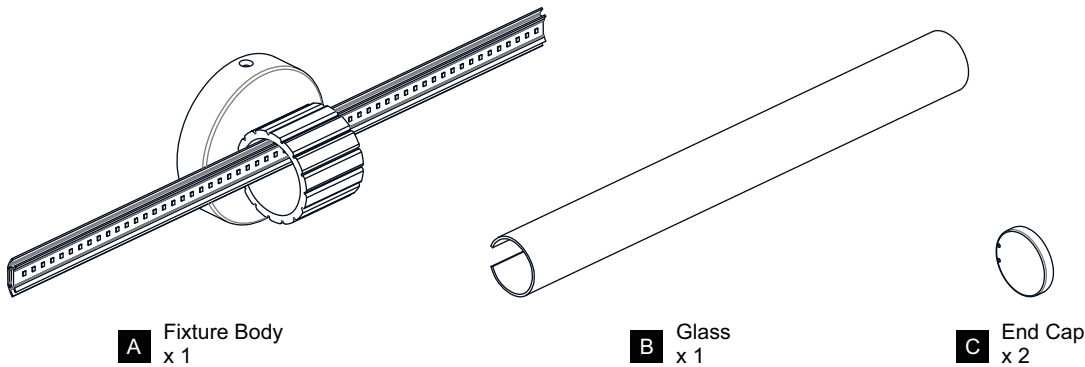

PACKAGE CONTENTS