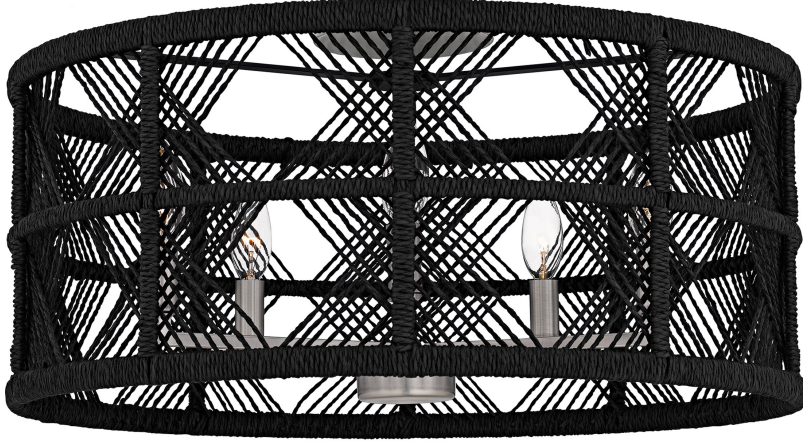

AXF1722AN

Axford 5-Light Antique Nickel Semi-

Flush Mount

Antique Nickel

QUOIZEL
LIGHTING

DIMENSIONS

Dimensions: 22.00" W x 11.25" H x 22.00" D

Canopy Dimensions: 5.00"W x 0.75"D

Chain/Downrod Length: 2 (0.5"D x 6") and 2 (0.5"D x 12")

Down Rods

Weight: 9.55 lbs

DETAILS

Material: STEEL

Glass/Shade Description: Black Rope - Paper

LAMPING

Light Source: Socketed

Bulb Included: No

Bulb Type: Candelabra Base

Bulb Quantity: 5

Watts per Bulb: 60

LED Wattage Equivalent: 15W

ELECTRICAL

Dimmable: Yes

Voltage: 120v

Wire Length: 8'

INSTALLATION

Location Rating: Damp

Install Position: N/A

Sloped Ceiling Compatible: Yes