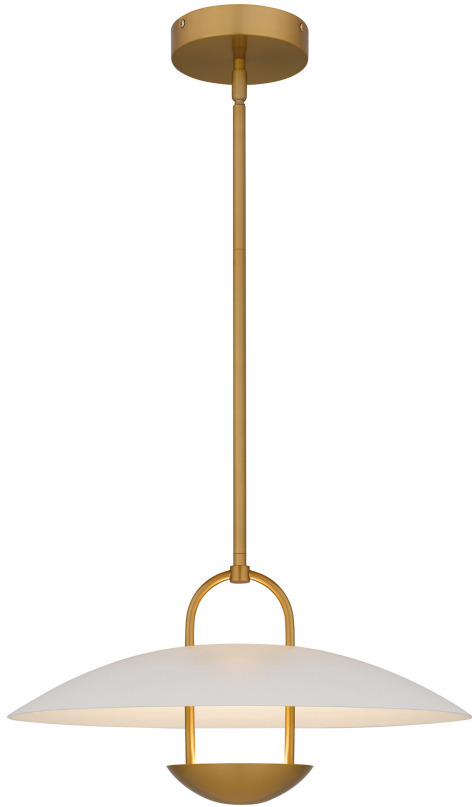

BIN2818BRG

Bingham Brushed Gold Pendant
Brushed Gold

QUOIZEL
LIGHTING

DIMENSIONS

Dimensions: 18.00" W x 9.75" H x 18.00" D

Overall Height: 49"

Canopy Dimensions: 5.50"W x 1.25"D

Chain/Downrod Length: 2 (0.5"D x 6") and 2 (0.5"D x 12")

Down Rods

Weight: 6.96 lbs

DETAILS

Material: STEEL

Glass/Shade Description: Metal - Metal

LAMPING

Light Source: Integrated LED

PHOTOMETRICS

LED

Lumens: 1580

LED Total Watts: 14

Color Rendering: 90

Color Temperature: 3000

ELECTRICAL

Dimmable: Yes

Dimmer Type: CL