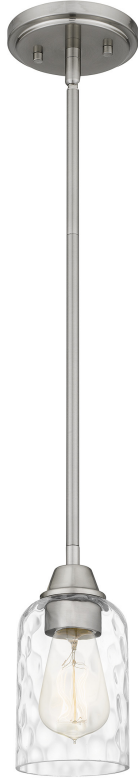

ACA1504BN

Acacia Mini Pendant
Brushed Nickel

QUOIZEL
LIGHTING

DIMENSIONS

Dimensions: 4.00" W x 8.00" H x 4.00" D

Overall Height: 46.75"

Canopy Dimensions: 5.00"W x 0.75"D

Chain/Downrod Length: 2 (0.5"D x 6") and 2 (0.5"D x 12")
Down Rods

Weight: 2.75 lbs

DETAILS

Material: STEEL

Glass/Shade Description: Clear Water Glass -
Glass - Water

LAMPING

Light Source: Incandescent

Bulb Included: No

Bulb Type: Medium Base

Bulb Quantity: 1

Watts per Bulb: 100

ELECTRICAL

Dimmable: Yes

Voltage: 120v

Wire Length: 8'

INSTALLATION

Location Rating: Damp

Install Position: N/A

Sloped Ceiling Compatible: Yes