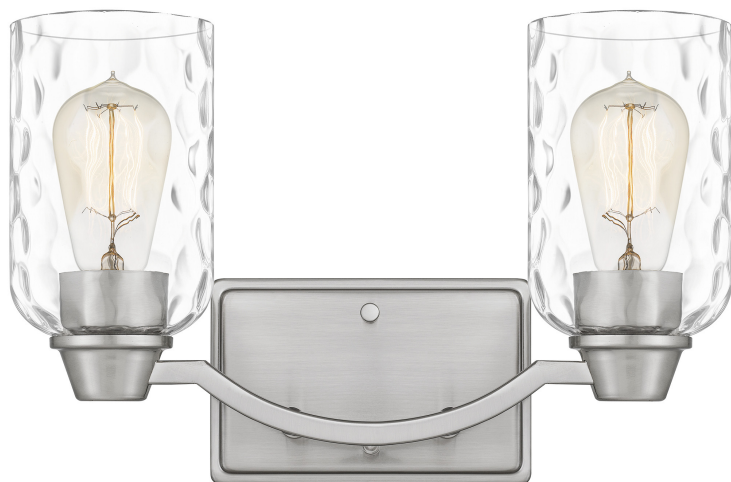

ACA8613BN

Acacia Bath Light
Brushed Nickel

QUOIZEL
LIGHTING

DETAILS

Material: STEEL

Glass/Shade Description: Clear Water Glass -
Glass - Water

LAMPING

Light Source: Incandescent

Bulb Included: No

Bulb Type: Medium Base

Bulb Quantity: 2

Watts per Bulb: 100

ELECTRICAL

Dimmable: Yes

Voltage: 120v

Wire Length: 0.5'

INSTALLATION

Location Rating: Damp

Install Position: Up/Down

DIMENSIONS

Dimensions: 14.00" W x 9.00" H x 6.50" D

Backplate Dimensions: 4.50"H x 6.75"W

HCWO: 7"

Weight: 3.37 lbs