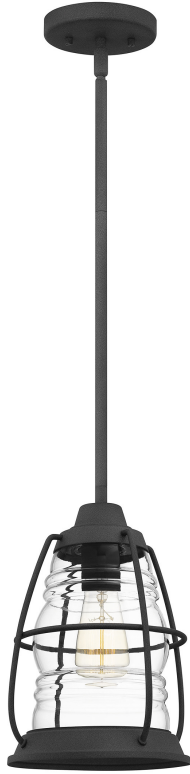

AMR1508MB

Admiral Mini Pendant
Mottled Black

QUOIZEL
LIGHTING

DETAILS

Material: STEEL

Glass/Shade Description: Clear Glass - Glass

LAMPING

Light Source: Incandescent

Bulb Included: No

Bulb Type: Medium Base

Bulb Quantity: 1

Watts per Bulb: 100

ELECTRICAL

Dimmable: Yes

Voltage: 120v

Wire Length: 8'

INSTALLATION

Location Rating: Damp

Install Position: N/A

Sloped Ceiling Compatible: Yes

DIMENSIONS

Dimensions: 8.00" W x 11.75" H x 8.00" D

Overall Height: 50.5"

Canopy Dimensions: 5.00"W x 0.75"D

Chain/Downrod Length: 2 (0.5"D x 6") and 6 (0.5" x 12")

Down rods

Weight: 4.25 lbs