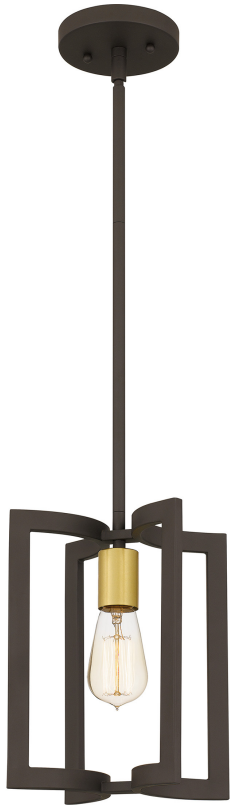

BEU15060Z

Beaufain Mini Pendant
Old Bronze

QUOIZEL
LIGHTING

DETAILS

Material: STEEL

LAMPING

Light Source: Incandescent

Bulb Included: No

Bulb Type: Medium Base

Bulb Quantity: 1

Watts per Bulb: 100

ELECTRICAL

Dimmable: Yes

Voltage: 120v

Wire Length: 8'

INSTALLATION

Location Rating: Damp

Install Position: N/A

Sloped Ceiling Compatible: Yes

DIMENSIONS

Dimensions: 6.75" W x 11.00" H x 6.75" D

Overall Height: 49.25"

Canopy Dimensions: 5.00"W x 0.75"D

Chain/Downrod Length: 2 (0.5"D x 6") and 2 (0.5"D x 12")
Down Rods

Weight: 3.72 lbs