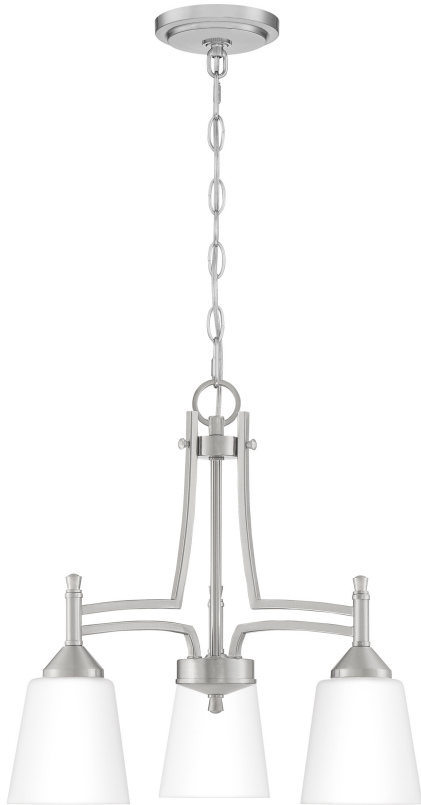

BLG5118BN

Billingsley Chandelier
Brushed Nickel

QUOIZEL
LIGHTING

DIMENSIONS

Dimensions: 17.75" W x 16.75" H x 17.75" D

Overall Height: 71.25"

Canopy Dimensions: 5.00"W x 0.75"D

Chain/Downrod Length: 4'

Weight: 5.30 lbs

DETAILS

Material: STEEL

Glass/Shade Description: Opal Etched Glass -
Glass - Frosted

LAMPING

Light Source: Incandescent

Bulb Included: No

Bulb Type: Medium Base

Bulb Quantity: 3

Watts per Bulb: 100

ELECTRICAL

Dimmable: Yes

Voltage: 120v

Wire Length: 8'

INSTALLATION

Location Rating: Damp