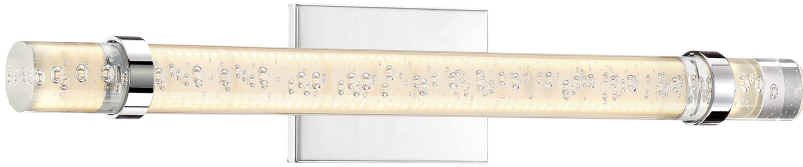

## PCBC8526C

Bracer Bath Light  
Polished Chrome

QUOIZEL  
LIGHTING

### DIMENSIONS

Dimensions: 26.00" W x 4.75" H x 3.75" D

Backplate Dimensions: 4.75"H x 6.75"W

HCWO: 2.5"

Weight: 6.50 lbs

### DETAILS

Material: STEEL

Glass/Shade Description: Clear Seeded

Acrylic Shade - Plastic - N/A

### LAMPING

Light Source: Integrated LED