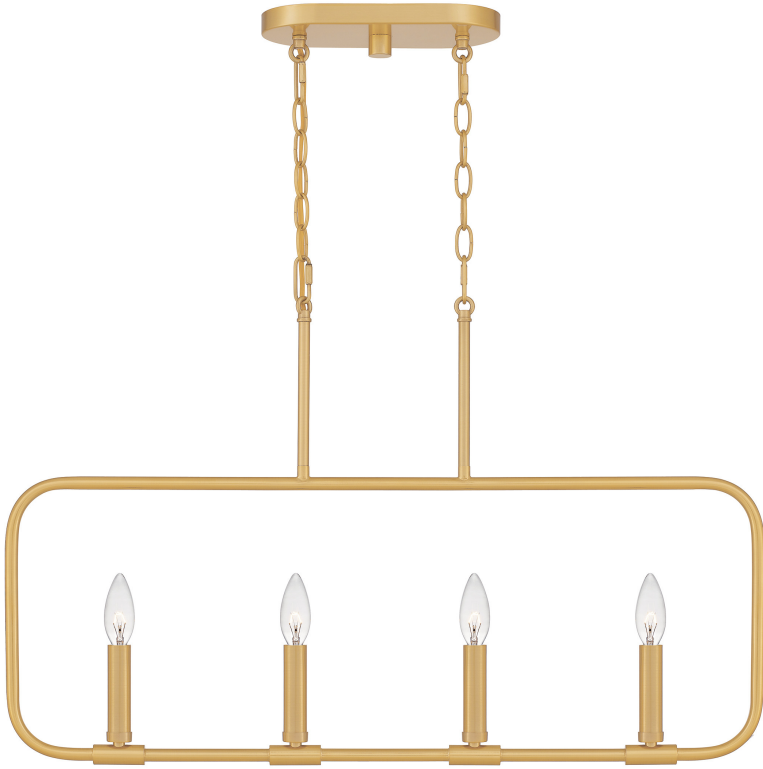

ABR432AB

Abner Island Light

Aged Brass

QUOIZEL
LIGHTING

DIMENSIONS

Dimensions: 32.00" W x 19.75" H x 1.25" D

Overall Height: 69.75"

Canopy Dimensions: 10.00"W x 0.75"D

Chain/Downrod Length: 4'

Weight: 6.14 lbs

DETAILS

Material: STEEL

LAMPING

Light Source: Incandescent

Bulb Included: No

Bulb Type: Candelabra Base

Bulb Quantity: 4

Watts per Bulb: 60

ELECTRICAL

Dimmable: Yes

Voltage: 120v

Wire Length: 8'

INSTALLATION

Location Rating: Damp