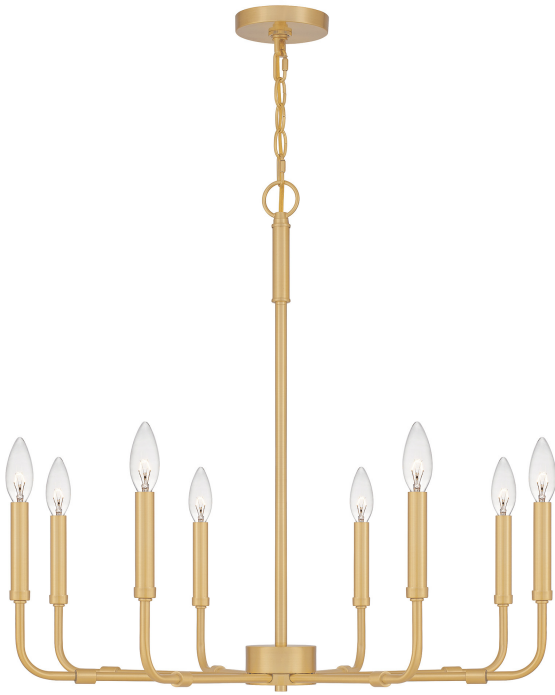

ABR5028AB

Abner Chandelier

Aged Brass

QUOIZEL
LIGHTING

DIMENSIONS

Dimensions: 28.00" W x 26.00" H x 28.00" D

Overall Height: 78.5"

Canopy Dimensions: 4.75"W x 0.75"D

Chain/Downrod Length: 4'

Weight: 6.78 lbs

DETAILS

Material: STEEL

LAMPING

Light Source: Incandescent

Bulb Included: No

Bulb Type: Candelabra Base

Bulb Quantity: 8

Watts per Bulb: 60

ELECTRICAL

Dimmable: Yes

Voltage: 120v

Wire Length: 8'

INSTALLATION

Location Rating: Damp