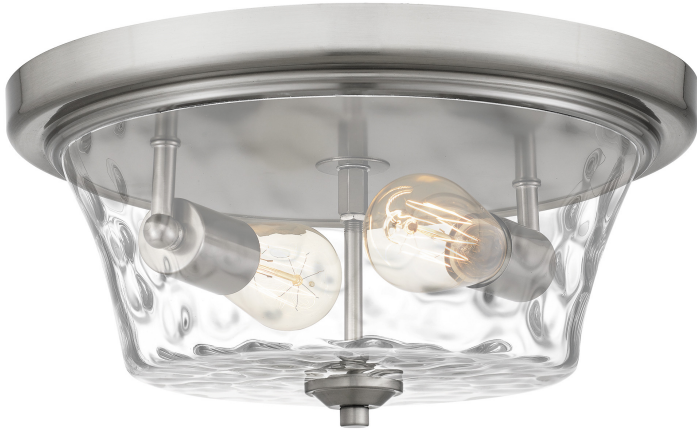

ACA1614BN

Acacia Flush Mount
Brushed Nickel

QUOIZEL
LIGHTING

DETAILS

Material: STEEL

Glass/Shade Description: Clear Water Glass -
Glass - Water

LAMPING

Light Source: Incandescent

Bulb Included: No

Bulb Type: Medium Base

Bulb Quantity: 2

Watts per Bulb: 60

ELECTRICAL

Dimmable: Yes

Voltage: 120v

Wire Length: 0.5'

INSTALLATION

Location Rating: Damp

Install Position: N/A

DIMENSIONS

Dimensions: 14.00" W x 6.50" H x 14.00" D

Canopy Dimensions: 14.00"W x 1.50"D

Weight: 4.18 lbs

We reserve the right to revise the design of components of any product due to parts availability or change in our Listed Mark standards without assuming any obligation or liability to modify any products previously manufactured and without notice. This literature depicts a product DESIGN that is the SOLE and EXCLUSIVE PROPERTY of Quoizel Inc. Compliance with U.S. COPYRIGHT and PATENT requirements, notification is hereby presented in this form that this literature, or this product depicts, is NOT to be copied, altered or used in any manner without the express written consent of, or contrary to the best interests of Quoizel Inc. 03/31/2013