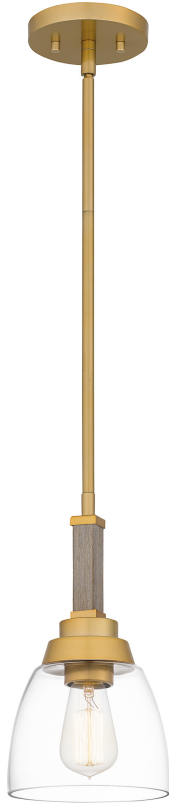

BKT1506LG

Burkett Mini Pendant
Light Gold

QUOIZEL
LIGHTING

DIMENSIONS

Dimensions: 6.50" W x 12.00" H x 6.50" D

Overall Height: 50.75"

Canopy Dimensions: 5.00"W x 0.75"D

Chain/Downrod Length: 2 (0.5"D x 6") and 2 (0.5"D x 12")
Down Rods

Weight: 2.93 lbs

DETAILS

Material: STEEL

Glass/Shade Description: Clear Glass - Glass
- Transparent

LAMPING

Light Source: Incandescent

Bulb Included: No

Bulb Type: Medium Base

Bulb Quantity: 1

Watts per Bulb: 100

ELECTRICAL

Dimmable: Yes

Voltage: 120v

Wire Length: 8'

INSTALLATION

Location Rating: Damp