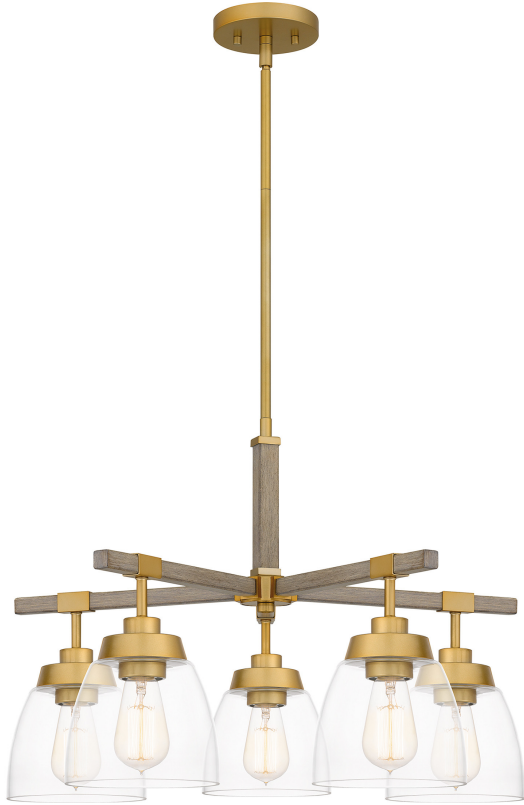

BKT5024LG

Burkett Chandelier

Light Gold

QUOIZEL
LIGHTING

DIMENSIONS

Dimensions: 24.50" W x 17.25" H x 24.50" D

Overall Height: 55.75"

Canopy Dimensions: 5.00"W x 0.75"D

Chain/Downrod Length: 2 (0.5"D x 6") and 2 (0.5"D x 12")

Down Rods

Weight: 11.88 lbs

DETAILS

Material: STEEL

Glass/Shade Description: Clear Glass - Glass
- Transparent

LAMPING

Light Source: Incandescent

Bulb Included: No

Bulb Type: Medium Base

Bulb Quantity: 5

Watts per Bulb: 100

ELECTRICAL

Dimmable: Yes

Voltage: 120v

Wire Length: 8'