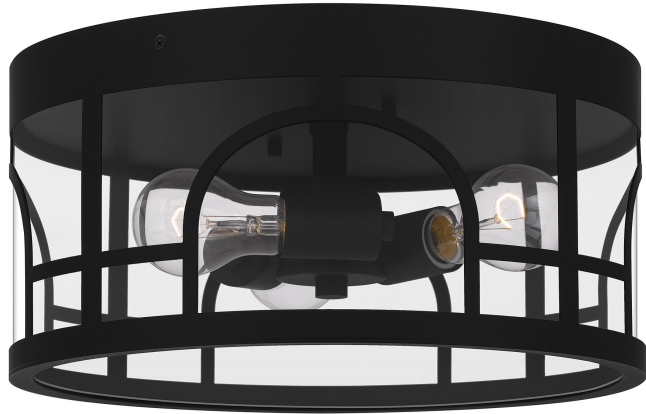

BRM1314MBK

Brampton Flush Mount
Matte Black

QUOIZEL
LIGHTING

DIMENSIONS

Dimensions: 14.00" W x 7.00" H x 14.00" D

Canopy Dimensions: 14.00"D

Weight: 10.77 lbs

DETAILS

Material: COASTAL ARMOUR ALUMINUM

Glass/Shade Description: Clear Glass - Glass

LAMPING

Light Source: Incandescent

Bulb Included: No

Bulb Type: Medium Base

Bulb Quantity: 3

Watts per Bulb: 75

ELECTRICAL

Dimmable: Yes

Voltage: 120v

Wire Length: 0.5'

INSTALLATION

Location Rating: Damp

Install Position: N/A

Sloped Ceiling Compatible: Yes