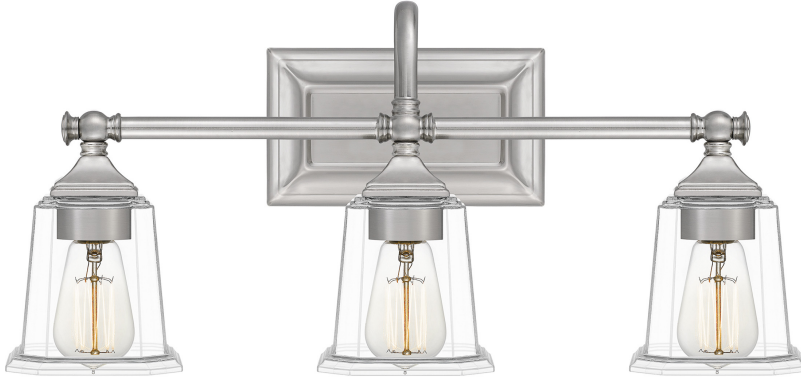

NLC8603BN

Nicholas Bath Light
Brushed Nickel

QUOIZEL
LIGHTING

DETAILS

Material: STEEL

Glass/Shade Description: Clear Glass - Glass
- Transparent

LAMPING

Light Source: Incandescent

Bulb Included: No

Bulb Type: Medium Base

Bulb Quantity: 3

Watts per Bulb: 100

ELECTRICAL

Dimmable: Yes

Voltage: 120v

Wire Length: 0.5'

INSTALLATION

Location Rating: Damp

Install Position: Up/Down

DIMENSIONS

Dimensions: 22.00" W x 10.00" H x 7.00" D

Backplate Dimensions: 4.50"H x 8.00"W

HCWO: 6.5"

Weight: 5.70 lbs