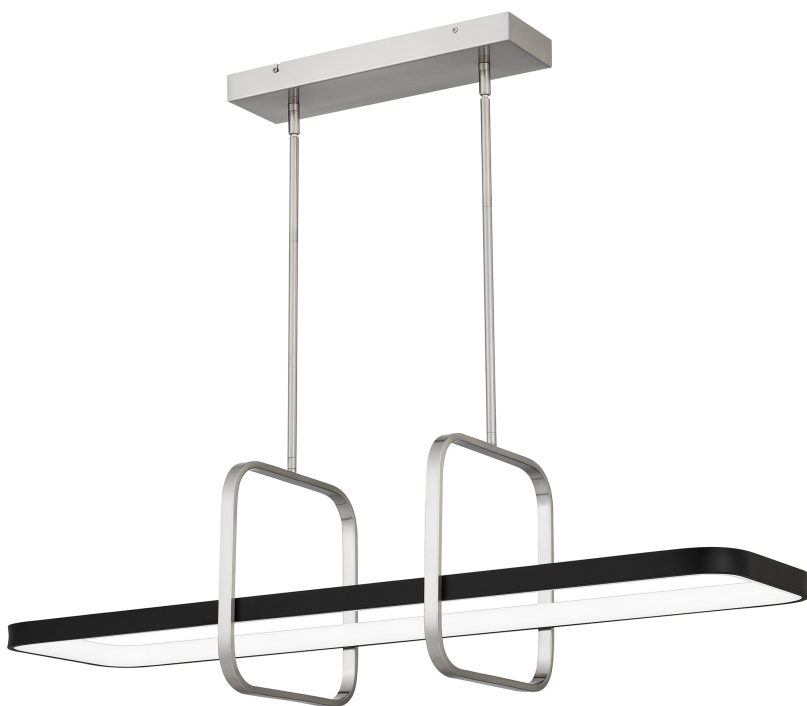

PCZIM142BN

Zimmers Island Light
Brushed Nickel

QUOIZEL
LIGHTING

DIMENSIONS

Dimensions: 42.25" W x 13.00" H x 12.00" D

Overall Height: 52"

Canopy Dimensions: 4.75"W x 1.50"D

Chain/Downrod Length: 4 (0.5"D x 6") and 4 (0.5"D x 12")
Down Rods

Weight: 10.63 lbs

DETAILS

Material: STEEL

Glass/Shade Description: - Silicone

LAMPING

Light Source: Integrated LED

PHOTOMETRICS

LED

Lumens: 7254

LED Total Watts: 76

Color Rendering: 90

Color Temperature: Warm(3000K)

ELECTRICAL

Dimmable: Yes

Voltage: 120v

Wire Length: 0.5'