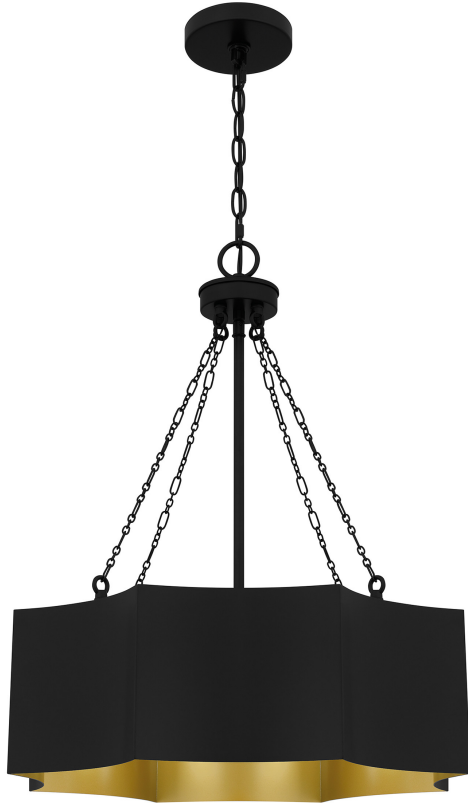

QP6755MBK

Zyler Pendant

Matte Black

QUOIZEL
LIGHTING

DETAILS

Material: STEEL

Glass/Shade Description: Metal - Metal

LAMPING

Light Source: Socketed

Bulb Included: No

Bulb Type: MED BASE A19

Bulb Quantity: 4

Watts per Bulb: 100

ELECTRICAL

Dimmable: Yes

Voltage: 120v

Wire Length: 8'

INSTALLATION

Location Rating: Damp

DIMENSIONS

Dimensions: 20.00" W x 24.25" H x 20.00" D

Overall Height: 75.5"

Canopy Dimensions: 5.00"W x 1.00"D

Chain/Downrod Length: 4'