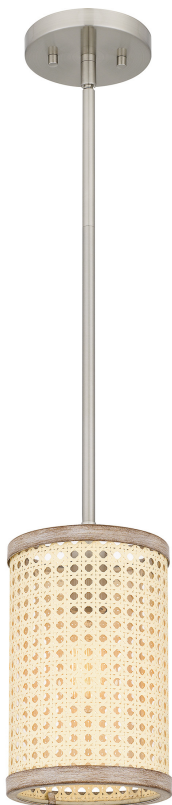

SYA1506BN

Syrah Mini Pendant
Brushed Nickel

QUOIZEL
LIGHTING

DIMENSIONS

Dimensions: 6.00" W x 10.25" H x 6.00" D

Overall Height: 48.75"

Canopy Dimensions: 5.00"W x 0.75"D

Chain/Downrod Length: 2 (0.5"D x 6") and 2 (0.5"D x 12")

Down Rods

Weight: 2.51 lbs

DETAILS

Material: STEEL

Glass/Shade Description: Rattan Caning

LAMPING

Light Source: Incandescent

Bulb Included: No

Bulb Type: Medium Base

Bulb Quantity: 1

Watts per Bulb: 100

ELECTRICAL

Dimmable: Yes

Voltage: 120v

Wire Length: 8'

INSTALLATION