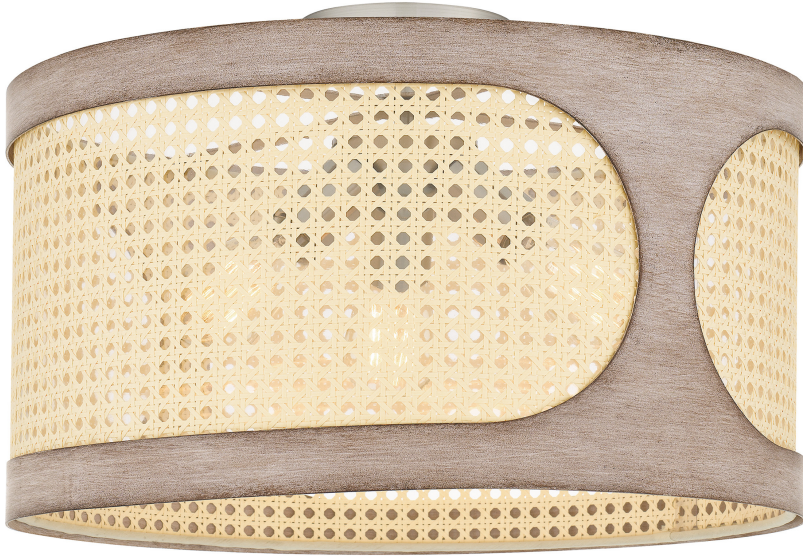

SYA1718BN

Syrah Semi-Flush Mount
Brushed Nickel

QUOIZEL
LIGHTING

DIMENSIONS

Dimensions: 18.00" W x 11.00" H x 18.00" D

Canopy Dimensions: 5.00"W x 0.75"D

Chain/Downrod Length: 2 (0.5"D x 6") and 2 (0.5"D x 12")

Down Rods

Weight: 7.00 lbs

DETAILS

Material: STEEL

Glass/Shade Description: Rattan Caning

LAMPING

Light Source: Incandescent

Bulb Included: No

Bulb Type: Medium Base

Bulb Quantity: 3

Watts per Bulb: 100

ELECTRICAL

Dimmable: Yes

Voltage: 120v

Wire Length: 8'

INSTALLATION