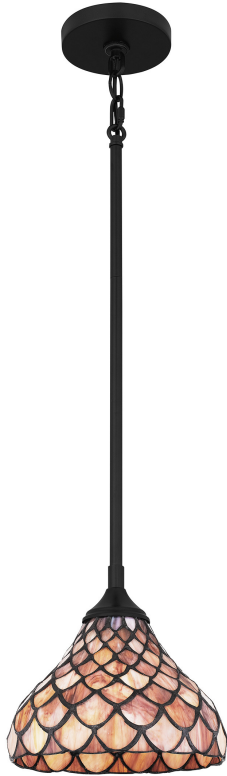

TF5328MBK

Ursa Mini Pendant

Matte Black

QUOIZEL
LIGHTING

DIMENSIONS

Dimensions: 8.25" W x 7.50" H x 8.25" D

Overall Height: 49.25"

Canopy Dimensions: 4.75"W x 0.75"D

Chain/Downrod Length: 2 (0.5"D x 6") and 2 (0.5"D x 12")
Down Rods

Weight: 3.52 lbs

DETAILS

Material: STEEL

Glass/Shade Description: Multicolor Art Glass
- Glass - Stained Glass/Tiffany

LAMPING

Light Source: Incandescent

Bulb Included: No

Bulb Type: Medium Base

Bulb Quantity: 1

Watts per Bulb: 100

ELECTRICAL

Dimmable: Yes

Voltage: 120v

Wire Length: 8'