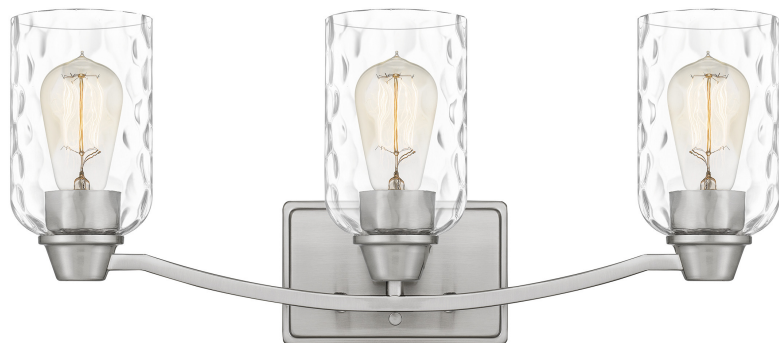

ACA8623BN

Acacia Bath Light
Brushed Nickel

QUOIZEL
LIGHTING

DETAILS

Material: STEEL

Glass/Shade Description: Clear Water Glass -
Glass - Water

LAMPING

Light Source: Incandescent

Bulb Included: No

Bulb Type: Medium Base

Bulb Quantity: 3

Watts per Bulb: 100

ELECTRICAL

Dimmable: Yes

Voltage: 120v

Wire Length: 0.5'

INSTALLATION

Location Rating: Damp

Install Position: Up/Down

DIMENSIONS

Dimensions: 21.50" W x 9.00" H x 6.50" D

Backplate Dimensions: 4.50"H x 6.75"W

HCWO: 7"

Weight: 4.94 lbs