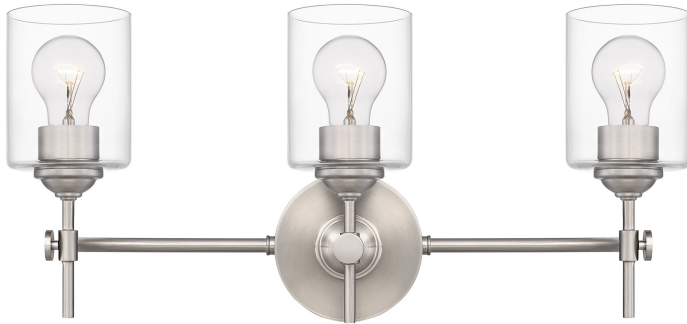

ARI8622BN

Aria Bath

Brushed Nickel

QUOIZEL
LIGHTING

DETAILS

Material: STEEL

Glass/Shade Description: Clear Glass - Glass

LAMPING

Light Source: Incandescent

Bulb Included: No

Bulb Type: Medium Base

Bulb Quantity: 3

Watts per Bulb: 100

ELECTRICAL

Dimmable: Yes

Voltage: 120v

Wire Length: 0.5'

INSTALLATION

Location Rating: Damp

Install Position: Up/Down

DIMENSIONS

Dimensions: 22.50" W x 10.00" H x 6.00" D

Backplate Dimensions: 5.00"H x 5.00"W

HCWO: 7.5"