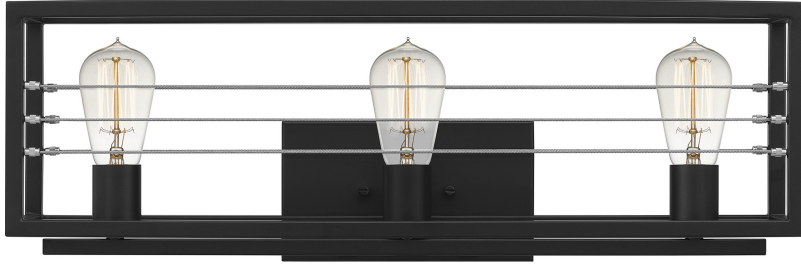

AWD8624MBK

Awendaw Bath

Matte Black

DETAILS

Material: STEEL

Glass/Shade Description: - N/A

LAMPING

Light Source: Incandescent

Bulb Included: No

Bulb Type: Medium Base

Bulb Quantity: 3

Watts per Bulb: 100

ELECTRICAL

Dimmable: Yes

Voltage: 120v

Wire Length: 0.5'

INSTALLATION

Location Rating: Damp

Install Position: Up/Down

DIMENSIONS

Dimensions: 24.00" W x 8.00" H x 6.00" D

Backplate Dimensions: 4.50"H x 8.00"W

HCWO: 6"

Weight: 5.36 lbs