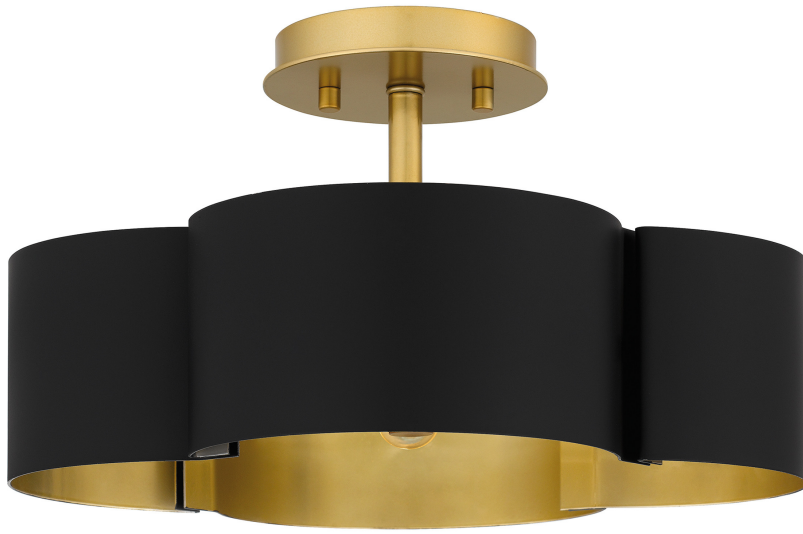

BSM1714MBK

Balsam Semi-Flush Mount

Matte Black

QUOIZEL
LIGHTING

DIMENSIONS

Dimensions: 14.00" W x 8.00" H x 14.00" D

Canopy Dimensions: 4.75"W x 0.75"D

Weight: 4.60 lbs

DETAILS

Material: STEEL

Glass/Shade Description: Metal

LAMPING

Light Source: Incandescent

Bulb Included: No

Bulb Type: Candelabra Base

Bulb Quantity: 4

Watts per Bulb: 60

ELECTRICAL

Dimmable: Yes

Voltage: 120v

Wire Length: 0.5'

INSTALLATION

Location Rating: Damp

Install Position: N/A