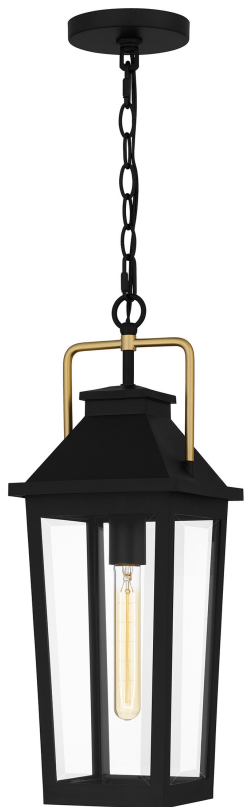

## BUK1507MBK

Buckley  
Matte Black

QUOIZEL  
LIGHTING

### DIMENSIONS

Dimensions: 7.50" W x 21.00" H x 7.50" D

Overall Height: 120.75"

Canopy Dimensions: 5.00"W x 0.75"D

Chain/Downrod Length: 8'

Weight: 6.60 lbs

### DETAILS

Material: COASTAL ARMOUR

Glass/Shade Description: Clear Beveled  
Glass - Glass - Transparent

### ELECTRICAL

Dimmable: Yes

Voltage: 120v

Wire Length: 12'