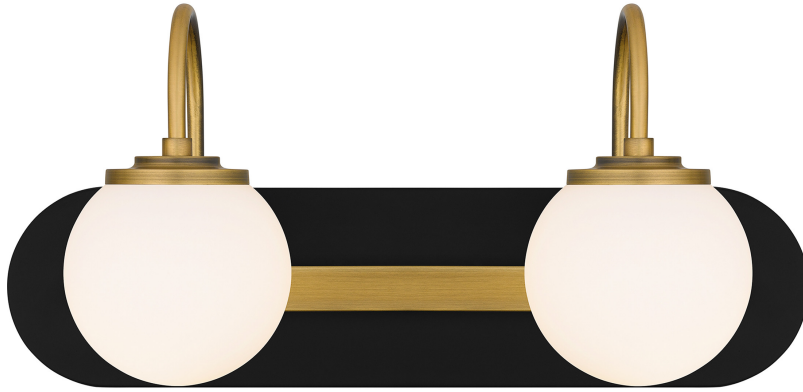

DES8618MBK

Desmond Bath Light
Matte Black

QUOIZEL
LIGHTING

DIMENSIONS

Dimensions: 18.00" W x 8.50" H x 7.50" D

Backplate Dimensions: 4.50"H x 18.00"W

HCWO: 6.5"

Weight: 3.30 lbs

DETAILS

Material: STEEL

Glass/Shade Description: Opal Etched Glass - Glass

LAMPING

Light Source: Halogen

Bulb Included: No

Bulb Type: G9 T4 XENON CLEAR

Bulb Quantity: 2