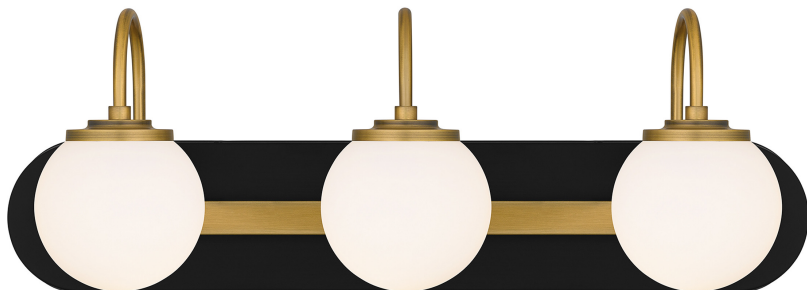

DES8624MBK

Desmond Bath Light
Matte Black

QUOIZEL
LIGHTING

DETAILS

Material: STEEL

Glass/Shade Description: Opal Etched Glass - Glass

LAMPING

Light Source: Halogen

Bulb Included: No

Bulb Type: G9 T4 XENON CLEAR

Bulb Quantity: 3

Watts per Bulb: 40

ELECTRICAL

Voltage: 120v

Wire Length: 0.5'

INSTALLATION

Location Rating: Damp

DIMENSIONS

Dimensions: 24.00" W x 8.50" H x 7.50" D

Backplate Dimensions: 4.50"H x 24.00"W

HCWO: 6.5"

Weight: 4.74 lbs

We reserve the right to revise the design of components of any product due to parts availability or change in our Listed Mark standards without assuming any obligation or liability to modify any products previously manufactured and without notice. This literature depicts a product DESIGN that is the SOLE and EXCLUSIVE PROPERTY of Quoizel Inc. Compliance with U.S. COPYRIGHT and PATENT requirements, notification is hereby presented in this form that this literature, or this product depicts, is NOT to be copied, altered or used in any manner without the express written consent of, or contrary to the best interests of Quoizel Inc. 03/31/2013