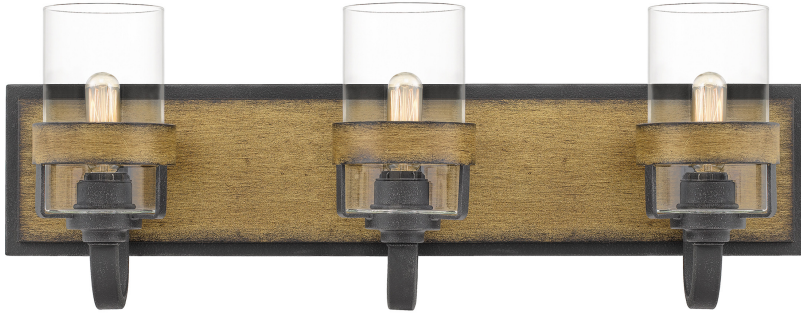

## FIN8624AWN

Finch Bath Light

Aged Walnut

QUOIZEL  
LIGHTING

### DETAILS

Material: STEEL

Glass/Shade Description: Clear - Glass -  
Transparent

### LAMPING

Light Source: Incandescent

Bulb Included: No

Bulb Type: Candelabra Base

Bulb Quantity: 3

Watts per Bulb: 60

### ELECTRICAL

Dimmable: Yes

Voltage: 120v

Wire Length: 0.5'