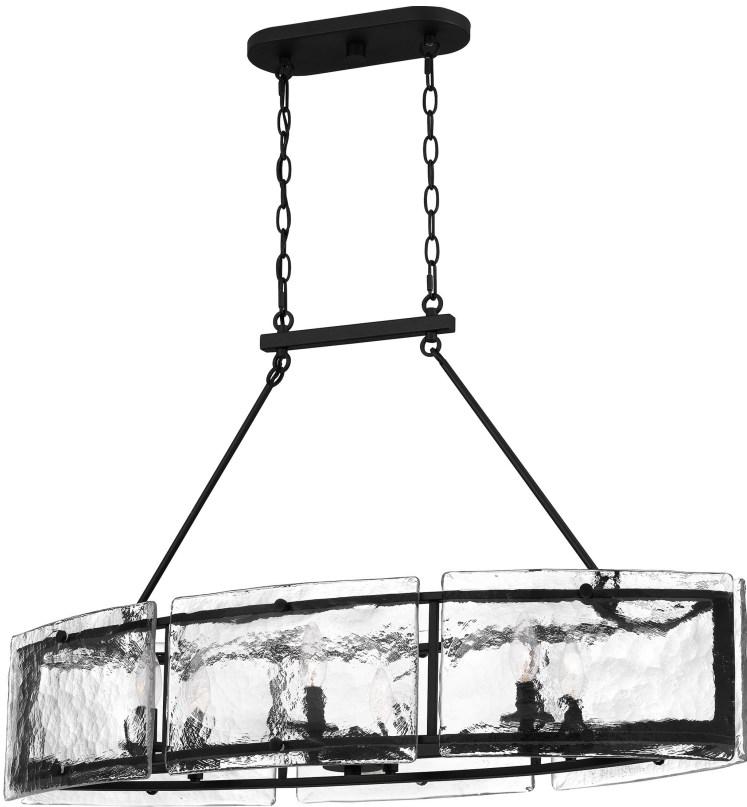

FTS638EK

Fortress Island Light
Earth Black

QUOIZEL
LIGHTING

DIMENSIONS

Dimensions: 39.00" W x 23.50" H x 15.50" D

Overall Height: 76.75"

Canopy Dimensions: 12.00"W x 0.75"D

Chain/Downrod Length: 4'

Weight: 28.80 lbs

DETAILS

Material: STEEL

Glass/Shade Description: Clear Textured
Glass - Glass - Transparent

LAMPING

Light Source: Incandescent

Bulb Included: No

Bulb Type: Candelabra Base

Bulb Quantity: 6

Watts per Bulb: 60

ELECTRICAL

Dimmable: Yes

Voltage: 120v

Wire Length: 8'

INSTALLATION

Location Rating: Damp