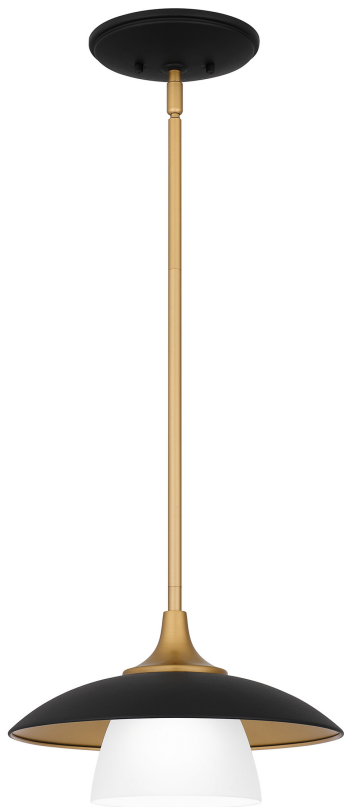

FYT1512EK

Fayette Mini Pendant
Earth Black

QUOIZEL
LIGHTING

DIMENSIONS

Dimensions: 12.00" W x 7.75" H x 12.00" D

Overall Height: 47"

Canopy Dimensions: 6.50"W x 1.00"D

Chain/Downrod Length: 2 (0.5"D x 6") and 2 (0.5"D x 12")

Down Rods

Weight: 4.18 lbs

DETAILS

Material: STEEL

Glass/Shade Description: Etched Glass -
Glass

LAMPING

Light Source: Incandescent

Bulb Included: No

Bulb Type: Medium Base

Bulb Quantity: 1

Watts per Bulb: 100

ELECTRICAL

Dimmable: Yes

Voltage: 120v

Wire Length: 8'

INSTALLATION