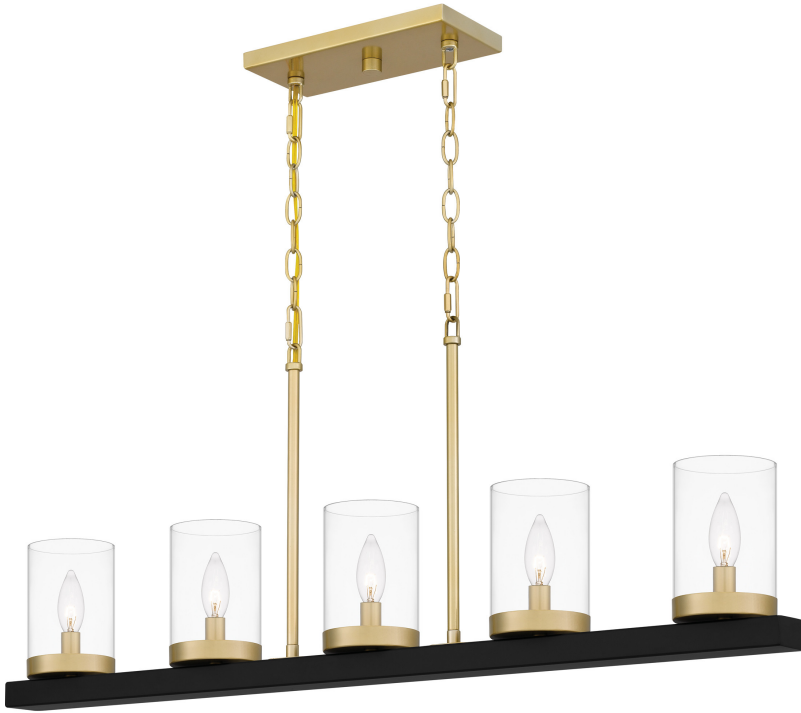

GRL539MBK

Greeley Island Light

Matte Black

QUOIZEL
LIGHTING

DIMENSIONS

Dimensions: 39.00" W x 15.50" H x 4.00" D

Overall Height: 68.25"

Canopy Dimensions: 4.75"W x 0.75"D

Chain/Downrod Length: 4'

Weight: 10.80 lbs

DETAILS

Material: STEEL

Glass/Shade Description: Clear Glass - Glass
- Transparent

LAMPING

Light Source: Incandescent

Bulb Included: No

Bulb Type: Candelabra Base

Bulb Quantity: 5

Watts per Bulb: 60

ELECTRICAL

Dimmable: Yes

Voltage: 120v

Wire Length: 8'

INSTALLATION