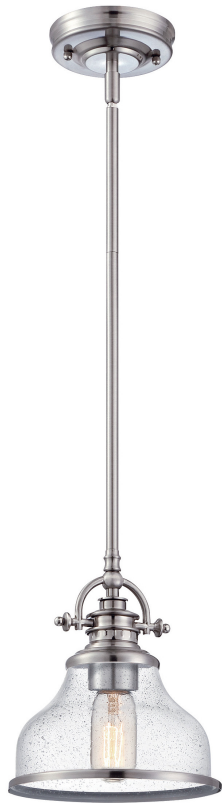

GRTS1508BN

Grant Mini Pendant
Brushed Nickel

QUOIZEL
LIGHTING

DIMENSIONS

Dimensions: 8.00" W x 9.50" H x 8.00" D

Overall Height: 48.5"

Canopy Dimensions: 5.00"W x 1.00"D

Chain/Downrod Length: 2 (0.5"D x 6") and 2 (0.5"D x 12")
Down Rods

Weight: 3.20 lbs

DETAILS

Material: STEEL

Glass/Shade Description: Clear Seedy Glass -
Glass - Seeded

LAMPING

Light Source: Incandescent

Bulb Included: No

Bulb Type: Medium Base

Bulb Quantity: 1

Watts per Bulb: 100

ELECTRICAL

Dimmable: Yes

Voltage: 120v

Wire Length: 8'

INSTALLATION

Location Rating: Damp

Install Position: N/A

Sloped Ceiling Compatible: Yes