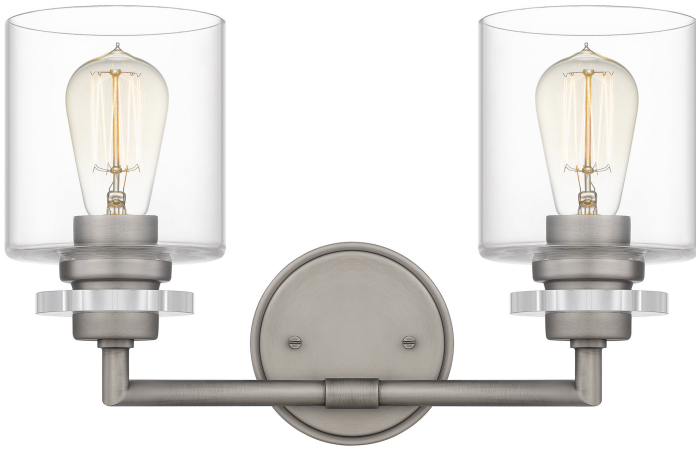

JSP8616AN
Jaspar Bath
Antique Nickel

QUOIZEL
LIGHTING

DETAILS

Material: STEEL

Glass/Shade Description: Clear Glass - Glass

LAMPING

Light Source: Incandescent

Bulb Included: No

Bulb Type: Medium Base

Bulb Quantity: 2

Watts per Bulb: 100

ELECTRICAL

Dimmable: Yes

Voltage: 120v

INSTALLATION

Location Rating: Damp

Install Position: Up/Down

DIMENSIONS

Dimensions: 16.00" W x 9.25" H x 6.50" D

Backplate Dimensions: 5.00"H x 5.00"W

HCWO: 6.75"

Weight: 4.10 lbs

We reserve the right to revise the design of components of any product due to parts availability or change in our Listed Mark standards without assuming any obligation or liability to modify any products previously manufactured and without notice. This literature depicts a product DESIGN that is the SOLE and EXCLUSIVE PROPERTY of Quoizel Inc. Compliance with U.S. COPYRIGHT and PATENT requirements, notification is hereby presented in this form that this literature, or this product depicts, is NOT to be copied, altered or used in any manner without the express written consent of, or contrary to the best interests of Quoizel Inc. 03/31/2013