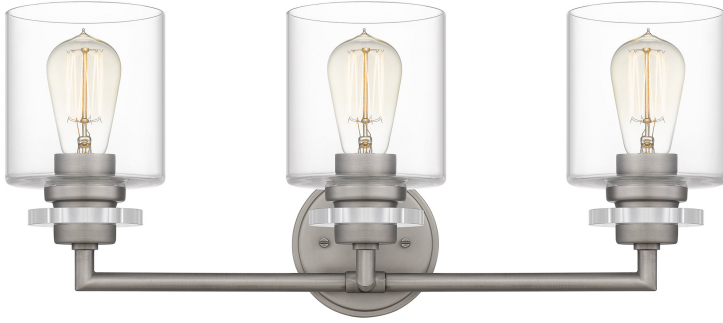

JSP8623AN
Jaspar Bath
Antique Nickel

QUOIZEL
LIGHTING

DETAILS

Material: STEEL

Glass/Shade Description: Clear Glass - Glass

LAMPING

Light Source: Incandescent

Bulb Included: No

Bulb Type: Medium Base

Bulb Quantity: 3

Watts per Bulb: 100

ELECTRICAL

Dimmable: Yes

Voltage: 120v

Wire Length: 0.5'

INSTALLATION

Location Rating: Damp

Install Position: Up/Down

DIMENSIONS

Dimensions: 23.00" W x 9.25" H x 6.50" D

Backplate Dimensions: 5.00"H x 5.00"W

HCWO: 6.75"

Weight: 6.01 lbs

We reserve the right to revise the design of components of any product due to parts availability or change in our Listed Mark standards without assuming any obligation or liability to modify any products previously manufactured and without notice. This literature depicts a product DESIGN that is the SOLE and EXCLUSIVE PROPERTY of Quoizel Inc. Compliance with U.S. COPYRIGHT and PATENT requirements, notification is hereby presented in this form that this literature, or this product depicts, is NOT to be copied, altered or used in any manner without the express written consent of, or contrary to the best interests of Quoizel Inc. 03/31/2013