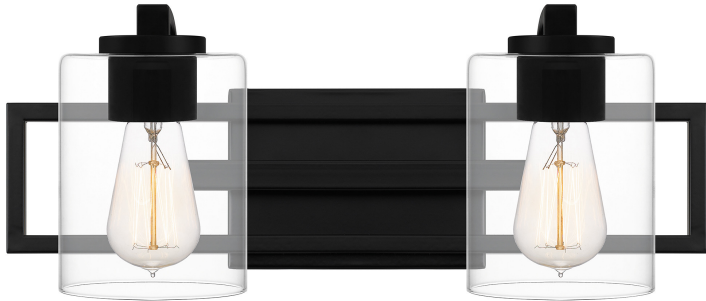

LANS8618MBK

Lansdowne Bath
Matte Black

QUOIZEL
LIGHTING

DETAILS

Material: STEEL

Glass/Shade Description: Clear Glass - Glass
- Transparent

LAMPING

Light Source: Incandescent

Bulb Included: No

Bulb Type: Medium Base

Bulb Quantity: 2

Watts per Bulb: 100

ELECTRICAL

Dimmable: Yes

Voltage: 120v

Wire Length: 0.5'

INSTALLATION

Location Rating: Damp

Install Position: Up/Down

DIMENSIONS

Dimensions: 18.25" W x 7.25" H x 7.00" D

Backplate Dimensions: 4.75"H x 6.75"W

HCWO: 4.25"

Weight: 4.29 lbs