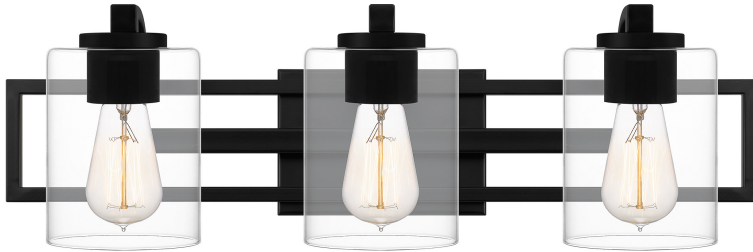

LANS8624MBK

Lansdowne Bath
Matte Black

QUOIZEL
LIGHTING

DIMENSIONS

Dimensions: 24.00" W x 7.25" H x 7.00" D

Backplate Dimensions: 4.75"H x 6.75"W

HCWO: 4.25"

Weight: 5.26 lbs

DETAILS

Material: STEEL

Glass/Shade Description: Clear Glass - Glass
- Transparent

LAMPING

Light Source: Incandescent

Bulb Included: No

Bulb Type: Medium Base

Bulb Quantity: 3

Watts per Bulb: 100

ELECTRICAL

Dimmable: Yes

Voltage: 120v

Wire Length: 0.5'

INSTALLATION

Location Rating: Damp

Install Position: Up/Down