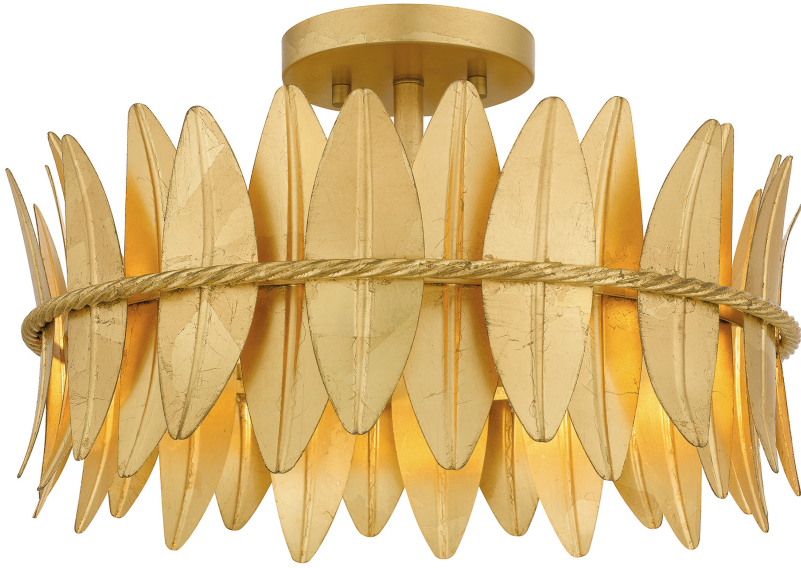

LIZ1716GFL

Liza Semi-Flush Mount
Gold Leaf

QUOIZEL
LIGHTING

DIMENSIONS

Dimensions: 16.00" W x 9.50" H x 16.00" D

Canopy Dimensions: 5.00"W x 5.00"D

Weight: 1.80 lbs

DETAILS

Material: STEEL

Glass/Shade Description: Metal

LAMPING

Light Source: Both

Bulb Included: No

Bulb Type: Candelabra Base

Bulb Quantity: 3

Watts per Bulb: 60