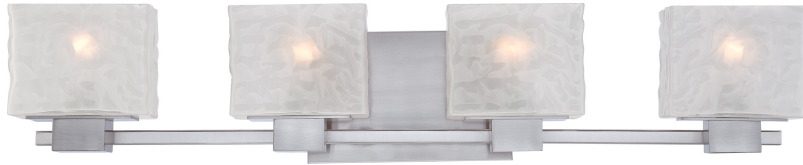

MLD8604BN

Melody Bath Light
Brushed Nickel

QUOIZEL
LIGHTING

DIMENSIONS

Dimensions: 33.00" W x 6.50" H x 5.50" D

Backplate Dimensions: 5.75"H x 9.00"W

HCWO: 3.5"

Weight: 9.24 lbs

DETAILS

Material: STEEL

Glass/Shade Description: White Textured
Glass - Glass - N/A

LAMPING

Light Source: Incandescent

Bulb Included: No

Bulb Type: Medium Base

Bulb Quantity: 4

Watts per Bulb: 100

ELECTRICAL

Dimmable: Yes

Voltage: 120v

Wire Length: 0.5'

INSTALLATION

Location Rating: Damp

Install Position: Up/Down