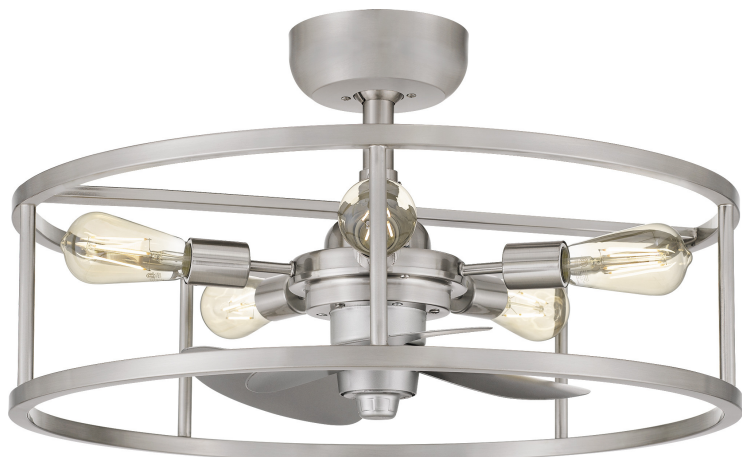

## NHR3124BN

New Harbor Fan Light  
Brushed Nickel

QUOIZEL  
LIGHTING

### DIMENSIONS

Dimensions: 23.75" W x 8.25" H x 23.75" D

Overall Height: 21"

Canopy Dimensions: 6.00"W x 2.13"D

Chain/Downrod Length: 1 (1" x 4") and 1 (1" x 12") Down  
Rods

Weight: 11.72 lbs

### DETAILS

Material: STEEL

### PHOTOMETRICS

LED

Lumens: 3575

LED Total Watts: 8

Color Rendering: 90