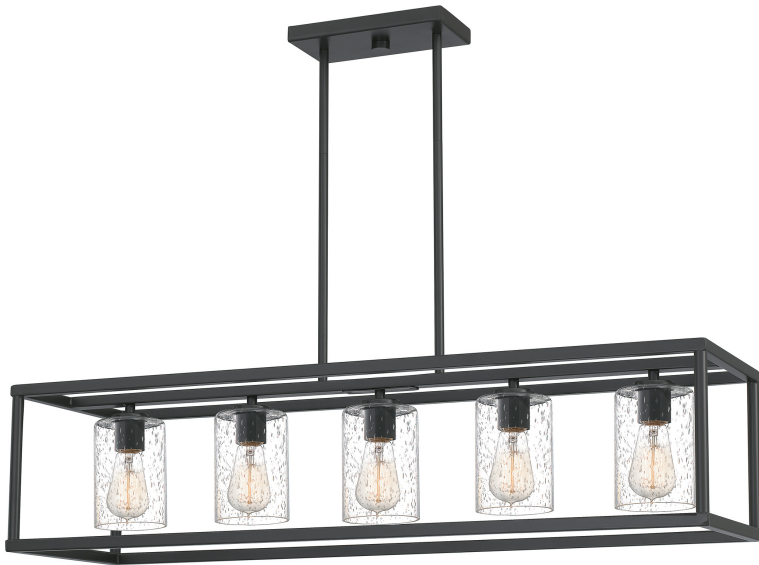

NHR35380Z

New Harbor Island Light
Old Bronze

QUOIZEL
LIGHTING

DIMENSIONS

Dimensions: 38.00" W x 9.50" H x 12.00" D

Overall Height: 47"

Canopy Dimensions: 9.00"W x 1.00"D

Chain/Downrod Length: 4 (0.5"D x 6") and 4 (0.5"D x 12")
Down Rods

Weight: 16.30 lbs

DETAILS

Material: STEEL

Glass/Shade Description: Clear Seedy Glass -
Glass - Seeded

LAMPING

Light Source: Incandescent

Bulb Included: Yes

Bulb Type: Medium Base

Bulb Quantity: 5

Watts per Bulb: 60

ELECTRICAL

Dimmable: Yes

Voltage: 120v

Wire Length: 12'

INSTALLATION

Location Rating: Wet