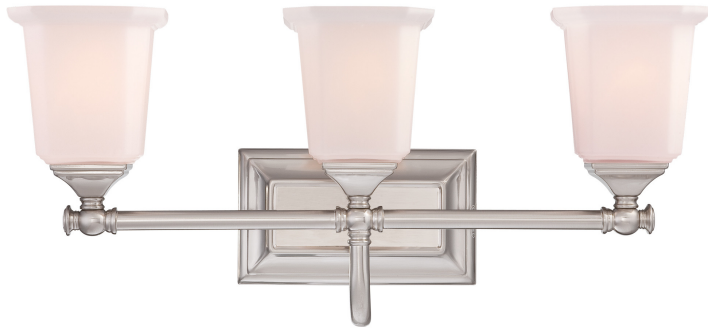

NL8603BN

Nicholas Bath Light
Brushed Nickel

QUOIZEL
LIGHTING

DETAILS

Material: STEEL

Glass/Shade Description: Opal Etched Glass -
Glass - Frosted

LAMPING

Light Source: Incandescent

Bulb Included: No

Bulb Type: Medium Base

Bulb Quantity: 3

Watts per Bulb: 100

ELECTRICAL

Dimmable: Yes

Voltage: 120v

Wire Length: 0.5'

INSTALLATION

Location Rating: Damp

Install Position: Up/Down

DIMENSIONS

Dimensions: 21.75" W x 10.00" H x 7.00" D

Backplate Dimensions: 4.50"H x 8.00"W

HCWO: 6.5"

Weight: 5.70 lbs