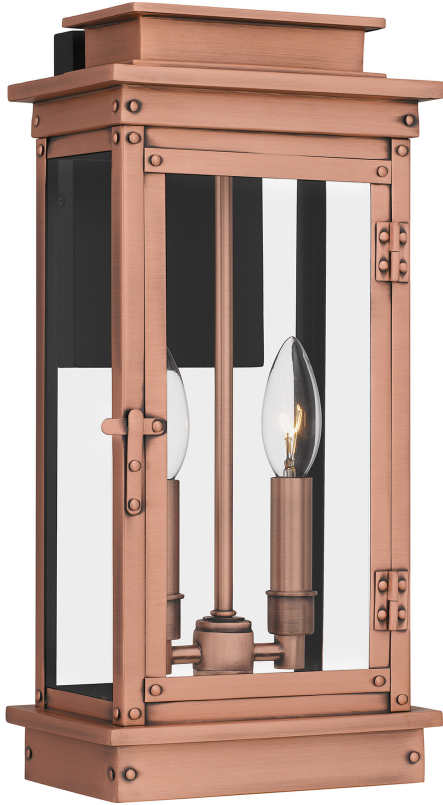

NOE8407AC

Noelle Outdoor Lantern
Aged Copper

QUOIZEL
LIGHTING

DIMENSIONS

Dimensions: 7.50" W x 15.50" H x 6.00" D

Backplate Dimensions: 7.00"H x 4.50"W

HCWO: 3.5"

Weight: 6.51 lbs

DETAILS

Material: ALUMINUM

Glass/Shade Description: Clear Tempered
Glass - Glass

Shade 2 Description: clear tempered glass

LAMPING

Light Source: Socketed

Bulb Included: No

Bulb Type: CAND BASE B10

Bulb Quantity: 2

Watts per Bulb: 60

ELECTRICAL

Dimmable: Yes

Voltage: 120v

Wire Length: 0.5'

INSTALLATION

Location Rating: Wet