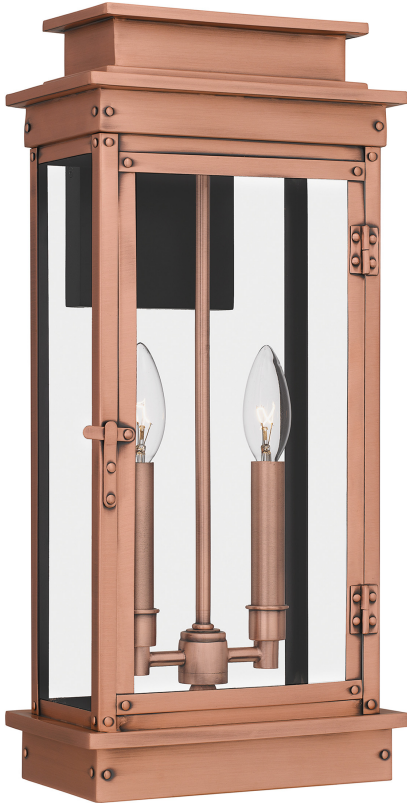

NOE8409AC

Noelle Outdoor Lantern
Aged Copper

QUOIZEL
LIGHTING

DIMENSIONS

Dimensions: 8.75" W x 19.00" H x 6.25" D

Backplate Dimensions: 7.00"H x 4.50"W

HCWO: 3.5"

Weight: 8.44 lbs

DETAILS

Material: ALUMINUM

Glass/Shade Description: Clear Tempered
Glass - Glass

Shade 2 Description: clear tempered glass

LAMPING

Light Source: Socketed

Bulb Included: No

Bulb Type: CAND BASE B10

Bulb Quantity: 2

Watts per Bulb: 60

ELECTRICAL

Dimmable: Yes

Voltage: 120v

Wire Length: 0.5'

INSTALLATION

Location Rating: Wet