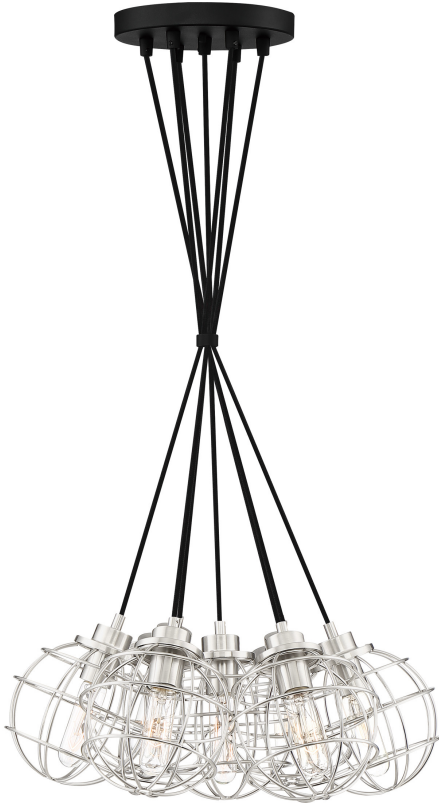

**NVG2607EK**  
Navigator Pendant  
Earth Black

**QUOIZEL**  
LIGHTING

## DETAILS

Material: STEEL

## LAMPING

Light Source: Incandescent

Bulb Included: No

Bulb Type: Medium Base

Bulb Quantity: 7

Watts per Bulb: 60

## DIMENSIONS

Dimensions: 22.00" W x 8.00" H x 22.00" D

Overall Height: 105"

Canopy Dimensions: 8.00"W x 8.00"D

Weight: 20.00 lbs

We reserve the right to revise the design of components of any product due to parts availability or change in our Listed Mark standards without assuming any obligation or liability to modify any products previously manufactured and without notice. This literature depicts a product DESIGN that is the SOLE and EXCLUSIVE PROPERTY of Quoizel Inc. Compliance with U.S. COPYRIGHT and PATENT requirements, notification is hereby presented in this form that this literature, or this product depicts, is NOT to be copied, altered or used in any manner without the express written consent of, or contrary to the best interests of Quoizel Inc. 03/31/2013